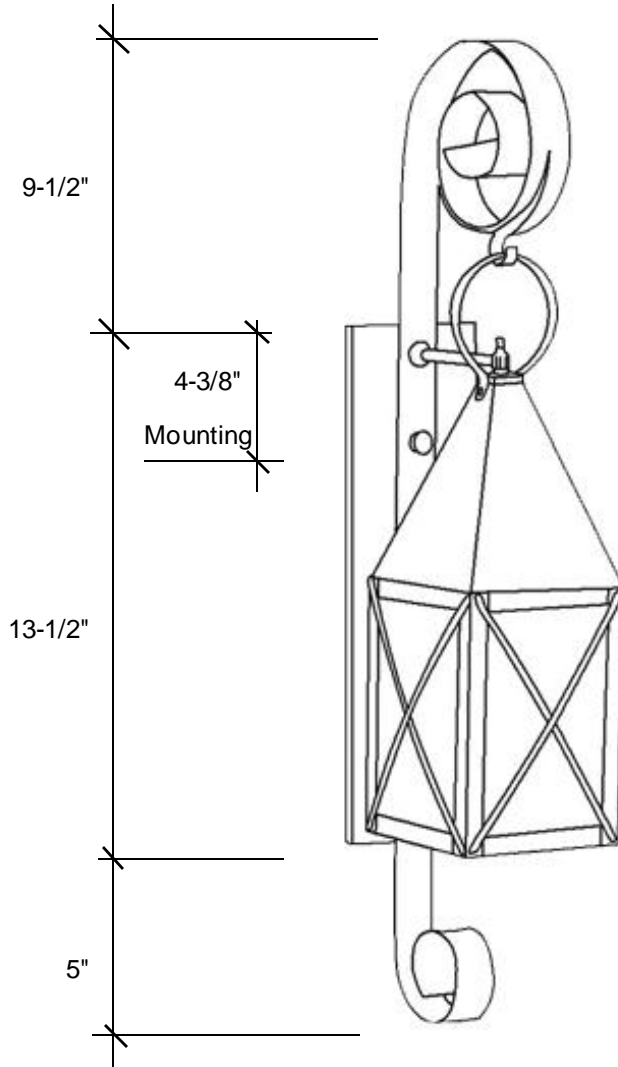

3621-1X
28"H x 5"W x 7.5"D

This fixture comes standard with clear glass, but seedy is available, and has (1) edison base socket listed at 60W.

The finishes available are:

- Raw Brass (RWB) / Raw Copper (RWC)
- Antique Brass (AB) / Antique Copper (AC)
- Blackened Brass (DAB) / Blackened Copper (DAC)
- Antique Copper Verde (ACV) / Copper Verde (CV)
- Rust (RT) / Oil Rubbed brass (ORB)

Backplate 13.5"L x 5"W

Please note the dimensions stated above are approximate.