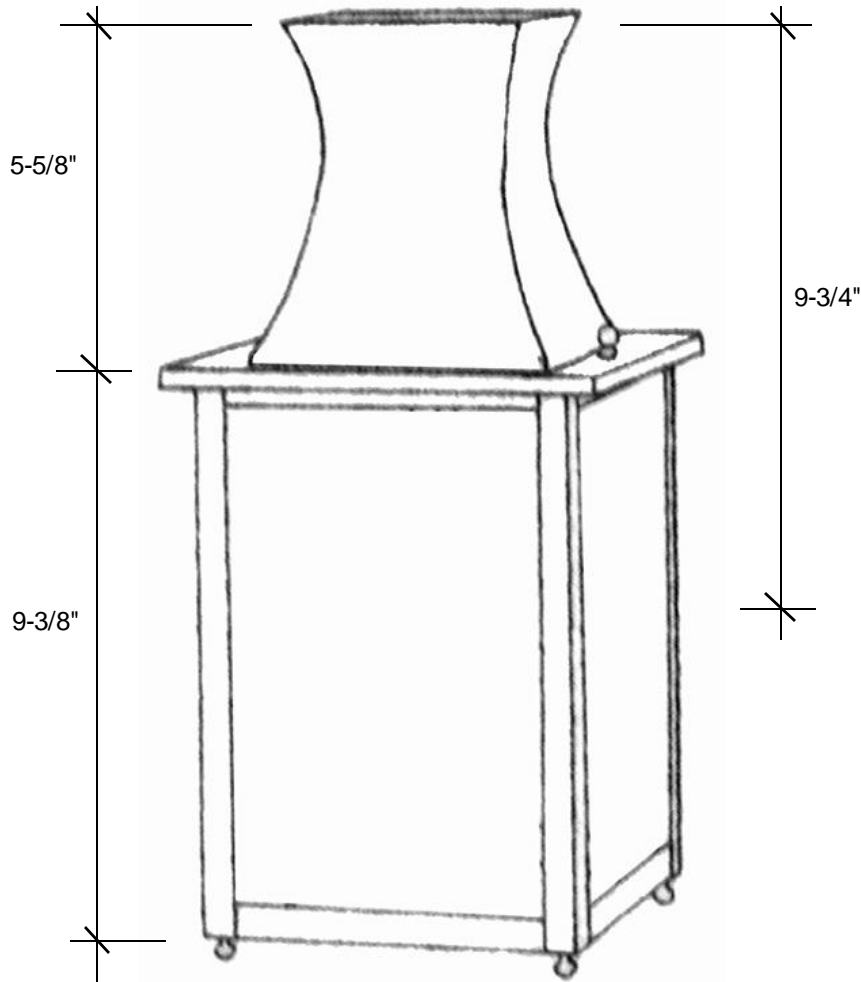

**Fourteenth
Colony**
LIGHTING

797 Roland Street • Memphis, Tennessee 38104 • (901) 272-7007 • FAX: (901) 272-0365

3611

15"H x 7"W x 7"D

This fixture comes standard with seedy glass, but clear is available, and has (1) candleabra base socket that is listed for 60W.

Canopy Backplate 7.5"H x 5"W

Please note the dimensions stated above are approximate.