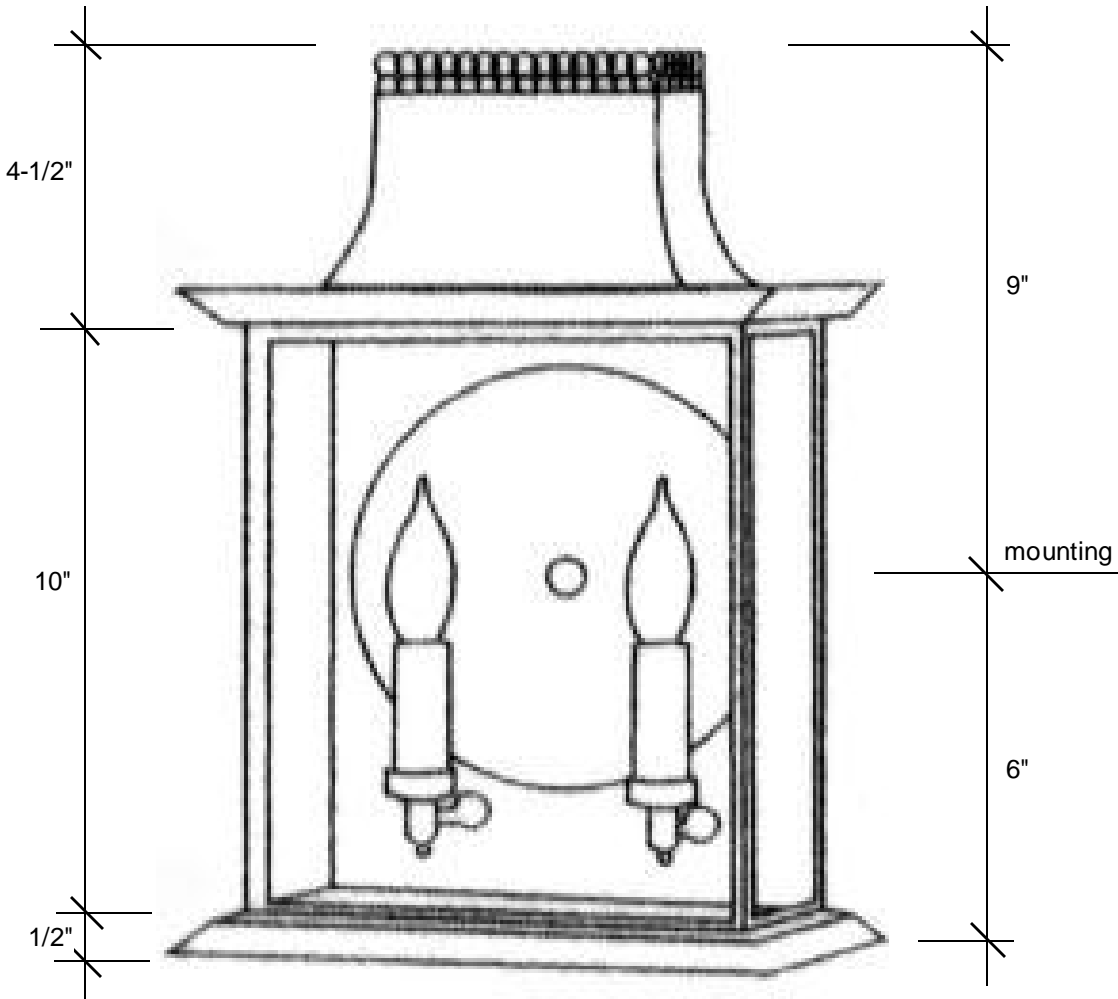

## 3602

15"H x 10"W x 5.5"D

This fixture comes standard with clear glass, but seeded is available, and has (2) candle base socket that is listed for 60W.

The finishes available are:

- Raw Brass (RWB) / Raw Copper (RWC)
- Antique Brass (AB) / Antique Copper (AC)
- Blackened Brass (DAB) / Blackened Copper (DAC)
- Antique Copper Verde (ACV) / Copper Verde (CV)
- Rust (RT) / Oil Rubbed Brass (ORB)

### Canopy Backplate 10"H x 8"W

Please note the dimensions stated above are approximate.