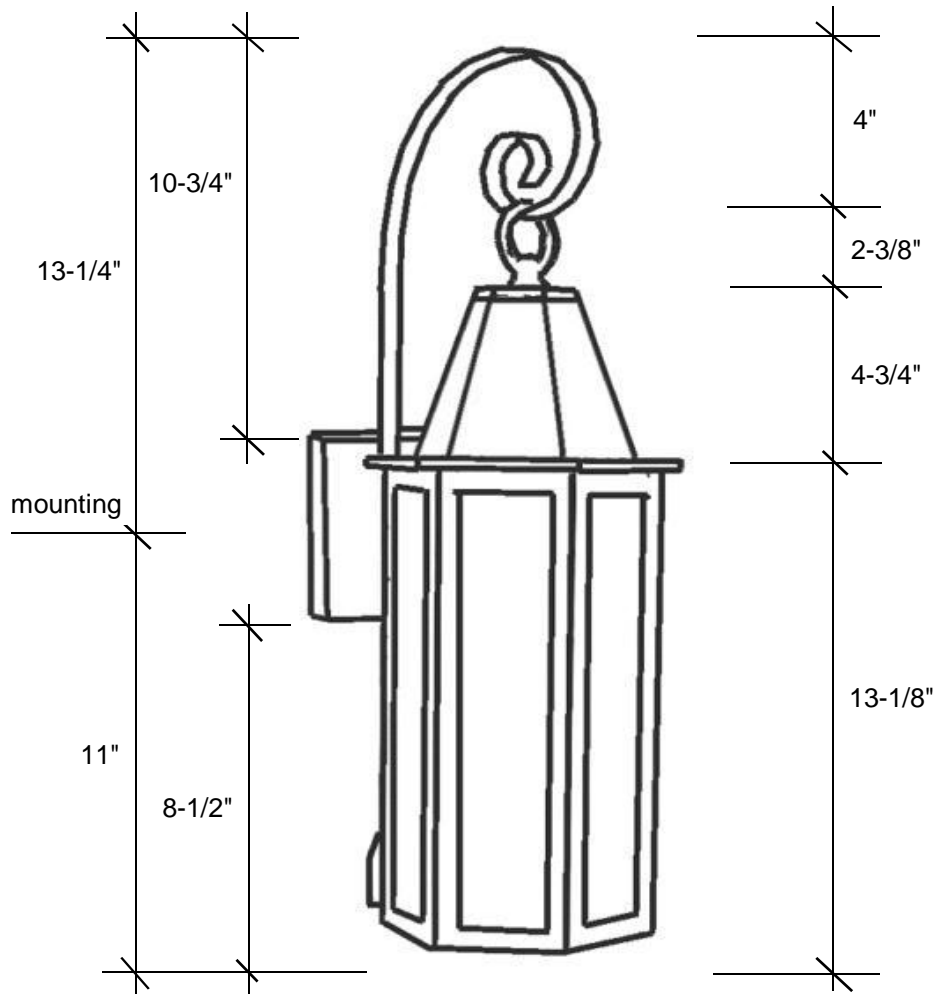

Fourteenth Colony

LIGHTING

797 Roland Street • Memphis, Tennessee 38104 • (901) 272-7007 • FAX: (901) 272-0365

3591

24.25"H x 8"W x 9"D

This fixture comes standard with seedy glass, but clear is available, and has (3) candelabra sockets that are listed for 60W.

Backplate 5" SQ

Please note the dimensions stated above are approximate.