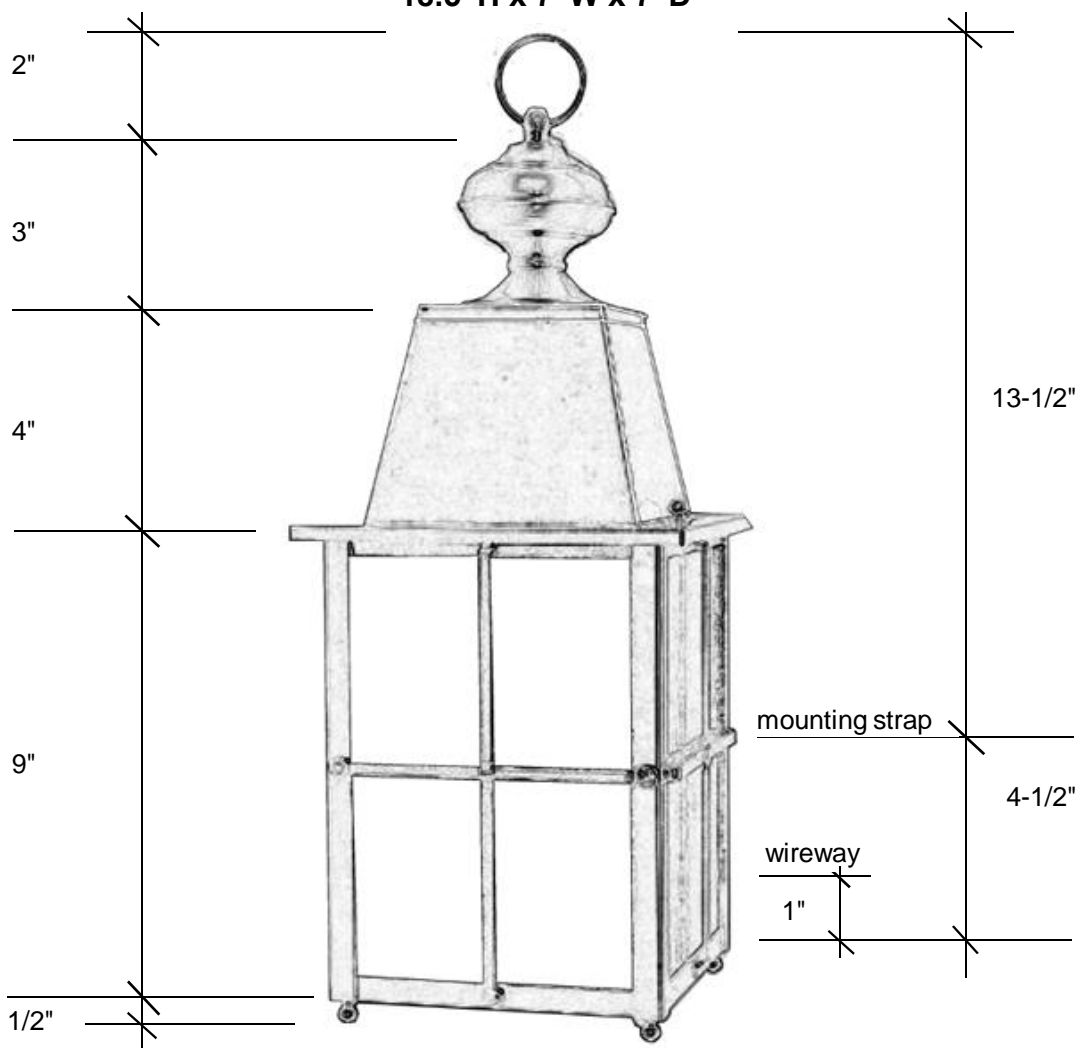

Fourteenth Colony

LIGHTING

797 Roland Street • Memphis, Tennessee 38104 • (901) 272-7007 • FAX: (901) 272-0365

3571

18.5"H x 7"W x 7"D

This fixture comes standard with seedy glass, but clear is available, and has (1) candelabra socket that is listed for 60W.

Canopy Backplate 7.5"L x 5"W

Please note the dimensions stated above are approximate.