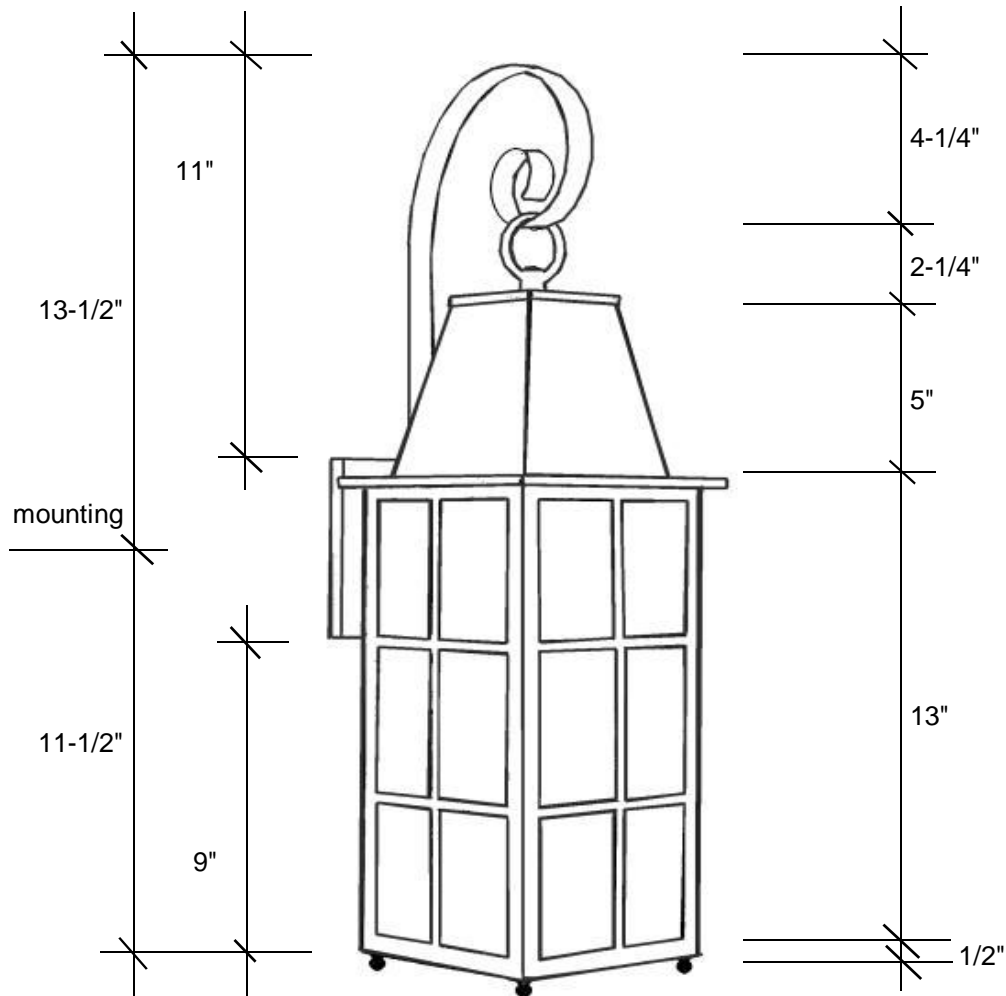

Fourteenth Colony

LIGHTING

797 Roland Street • Memphis, Tennessee 38104 • (901) 272-7007 • FAX: (901) 272-0365

3563

25"H x 7"W x 8"D

This fixture comes standard with seedy glass, but clear is available, and has (2) candelabra sockets that are listed for 60W.

Backplate 5" SQ

Please note the dimensions stated above are approximate.