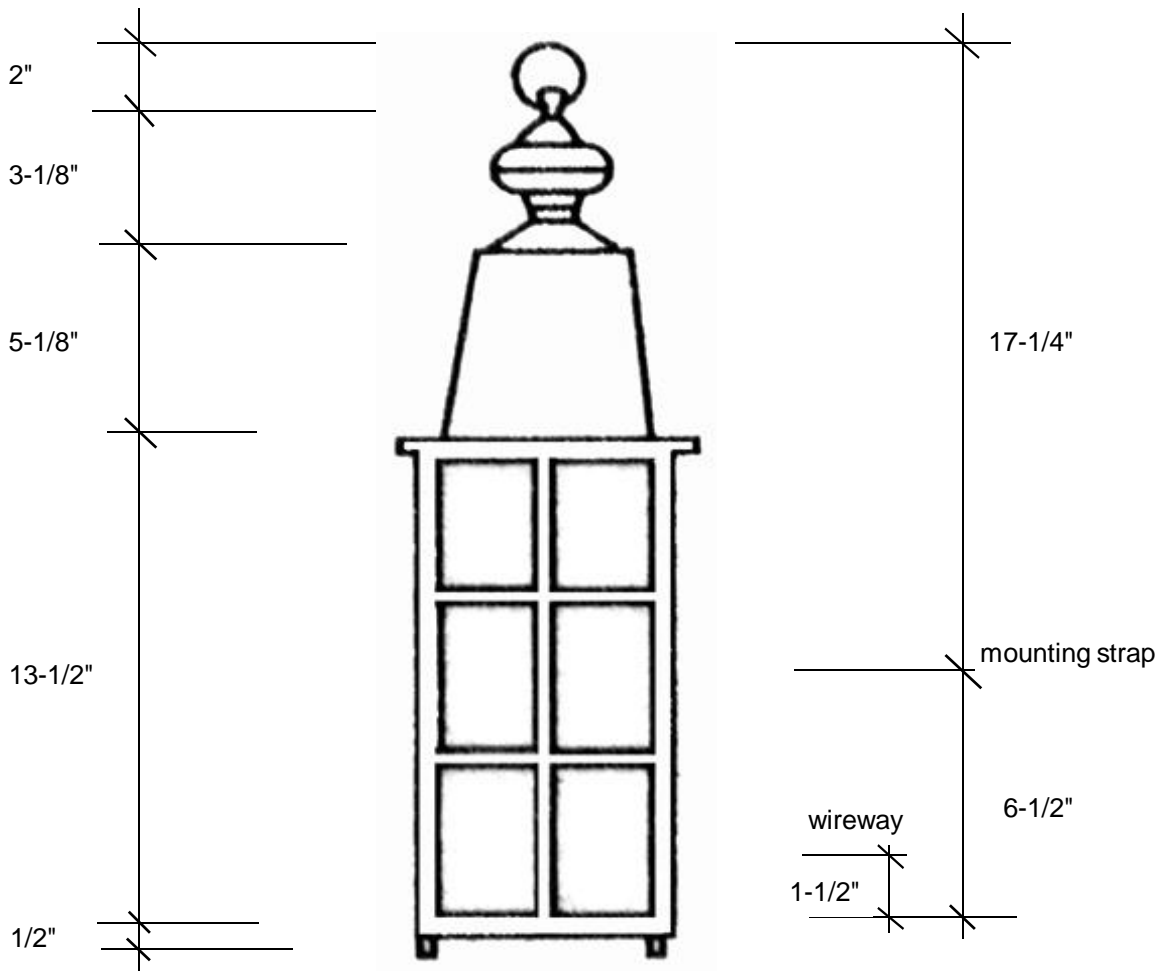

Fourteenth Colony

LIGHTING

797 Roland Street • Memphis, Tennessee 38104 • (901) 272-7007 • FAX: (901) 272-0365

3561

24.25"H x 7"W x 7"D

This fixture comes standard with seedy glass, but clear is available, and has (1) candelabra socket that is listed for 60W.

Canopy Backplate 11"L x 5"W

Please note the dimensions stated above are approximate.