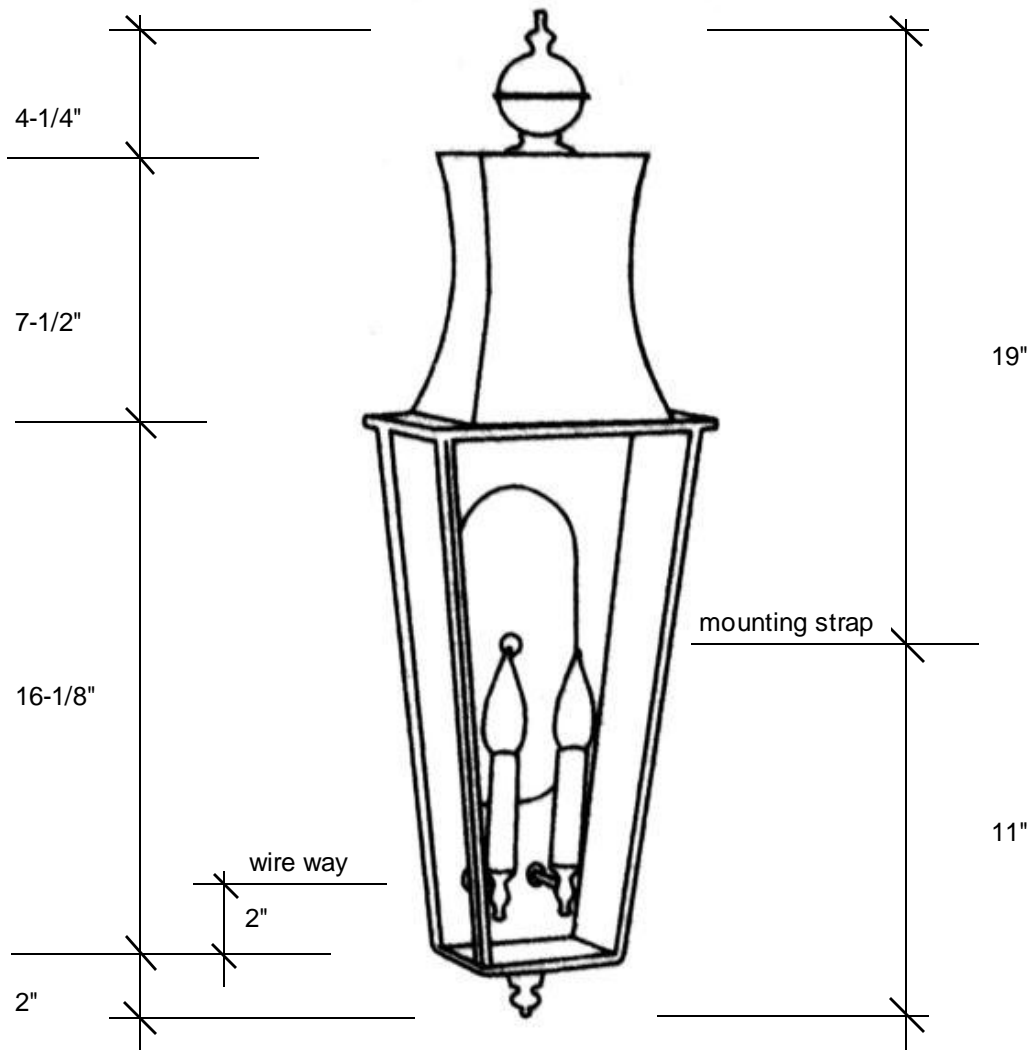

3511
30"H x 9"W x 5"D

This fixture comes standard with clear glass, but seedy is available, and has (2) candle base sockets that are listed for 60W each socket.

The finishes available are:

- Raw Brass (RWB) / Raw Copper (RWC)
- Antique Brass (AB) / Antique Copper (AC)
- Blackened Brass (DAB) / Blackened Copper (DAC)
- Antique Copper Verde (ACV) / Copper Verde (CV)
- Rust (RT) / Oil Rubbed Brass (ORB)

Please note the dimensions stated above are approximate.