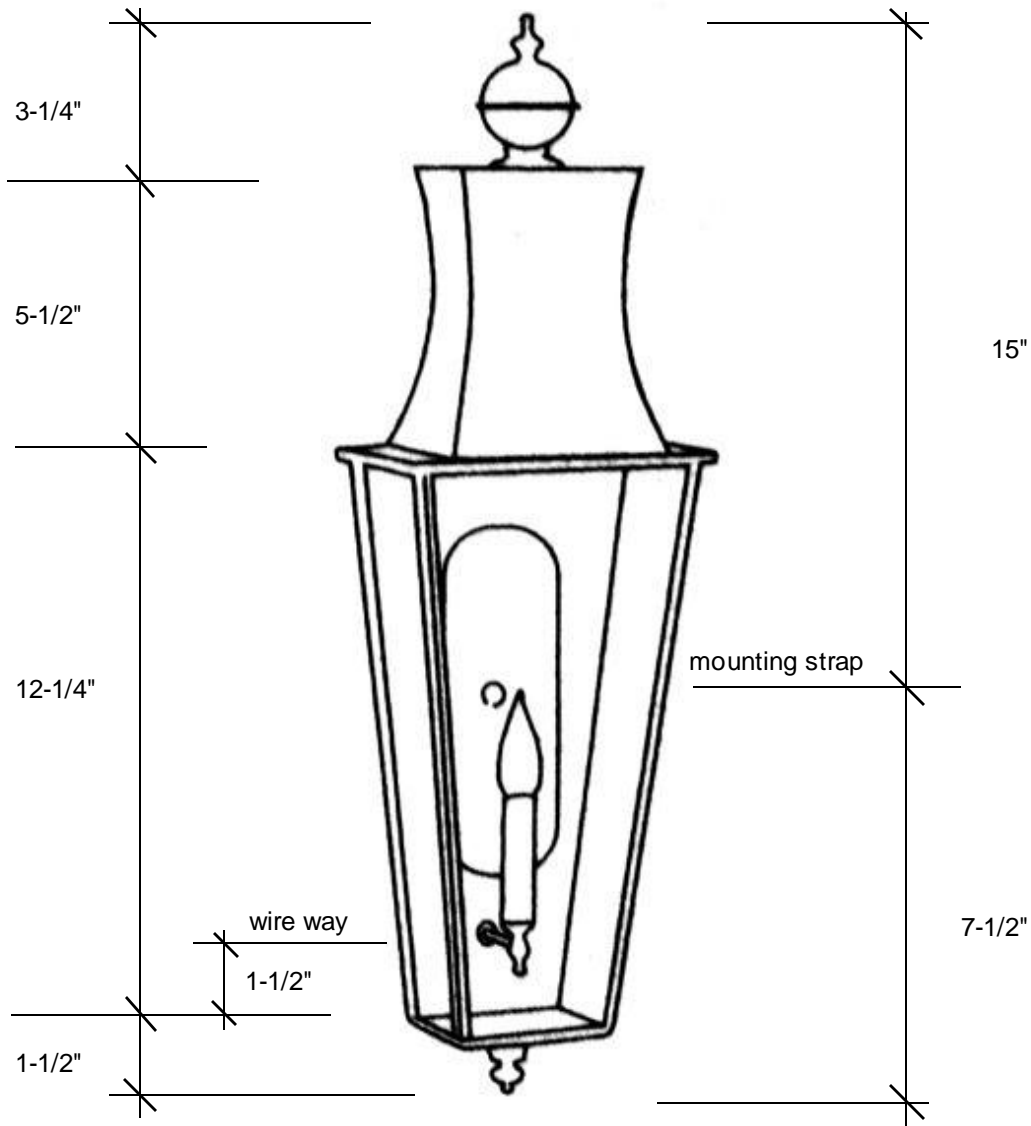

Fourteenth Colony

LIGHTING

797 Roland Street • Memphis, Tennessee 38104 • (901) 272-7007 • FAX: (901) 272-0365

3501

22-1/2"H x 7"W x 4-3/4"D

This fixture comes standard with clear glass, but seeded is available, and has (1) candle base socket that is listed for 60W.

Please note the dimensions stated above are approximate.