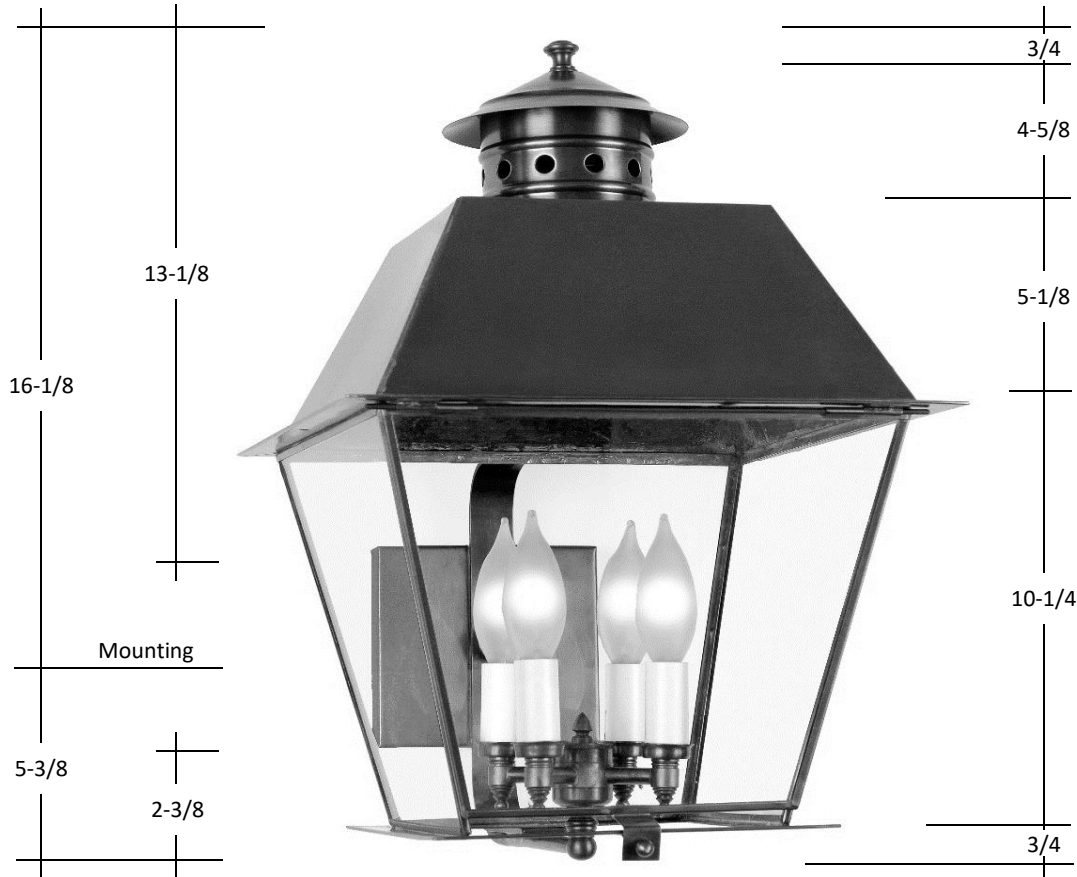

FOURTEENTH COLONY LIGHTING

797 ROLAND STREET | MEMPHIS TN 38104 | (P) 901.272.7007 (F) 901.272.0365 | INFO@FOURTEENTHCOLONYLIGHTING.COM

3451

21.5H X 13.5W X 15.75D

Dimensions not proportionate to lantern shown

Standard

1-60W Medium
Clear Glass
6x5x3/4 Backplate

Glass Options

Clear (CLR)
Seedy (SDY)

Lamp Options

2- 60W Candles
3- 60W Candles
4- 40W Candles

Finish Options

Raw Brass (RWB)
Antique Brass (AB)
Blackened Brass (DAB)
Oil Rubbed Brass (ORB)
Raw Copper (RWC) *
Antique Copper (AC) *
Blackened Copper (DAC)
Antique Copper Verde (ACV)
Copper Verde (CV)
Rust (RT)