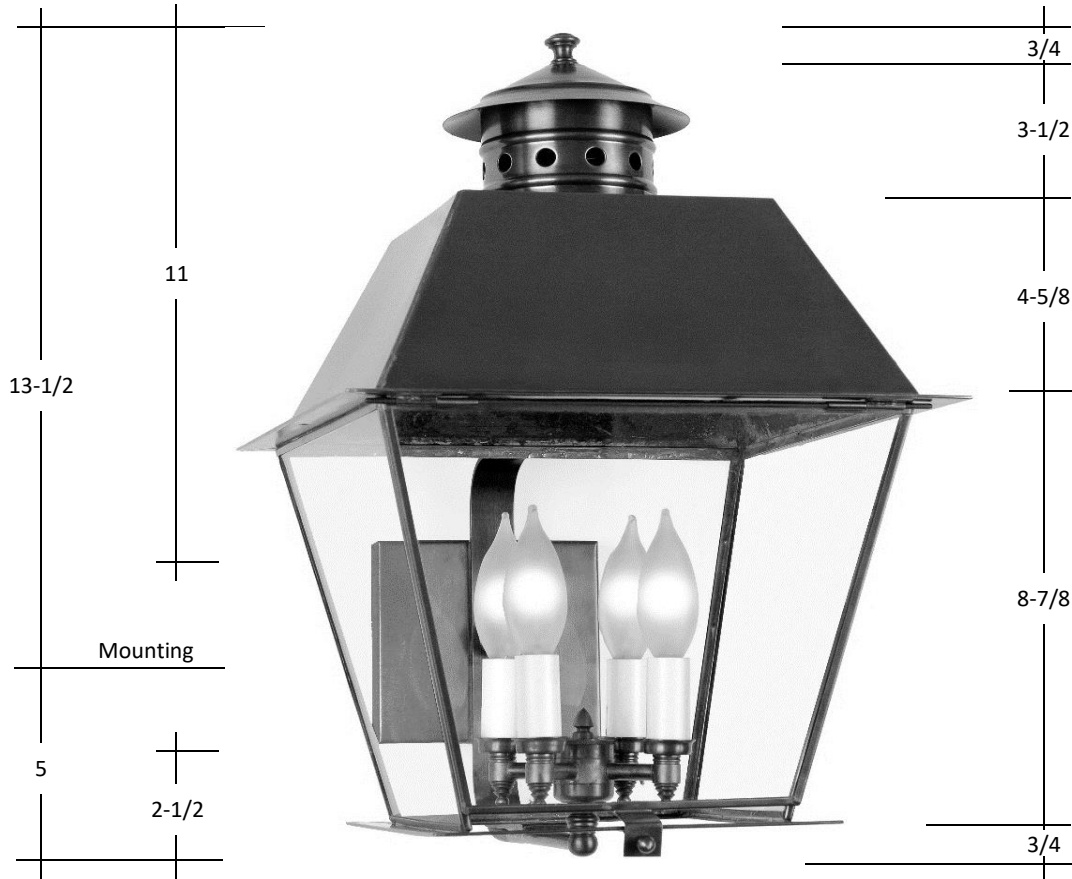

FOURTEENTH COLONY LIGHTING

797 ROLAND STREET | MEMPHIS TN 38104 | (P) 901.272.7007 (F) 901.272.0365 | INFO@FOURTEENTHCOLONYLIGHTING.COM

3441

18.5H X 12W X 14.5D

Standard

1-60W Medium
Clear Glass
5x5x3/4 Backplate

Glass Options

Clear (CLR)
Seedy (SDY)

Lamp Options

2- 60W Candles
3- 60W Candles
4- 40W Candles

Finish Options

Raw Brass (RWB)
Antique Brass (AB)
Blackened Brass (DAB)
Oil Rubbed Brass (ORB)
Raw Copper (RWC) *
Antique Copper (AC) *
Blackened Copper (DAC)
Antique Copper Verde (ACV)
Copper Verde (CV)
Rust (RT)