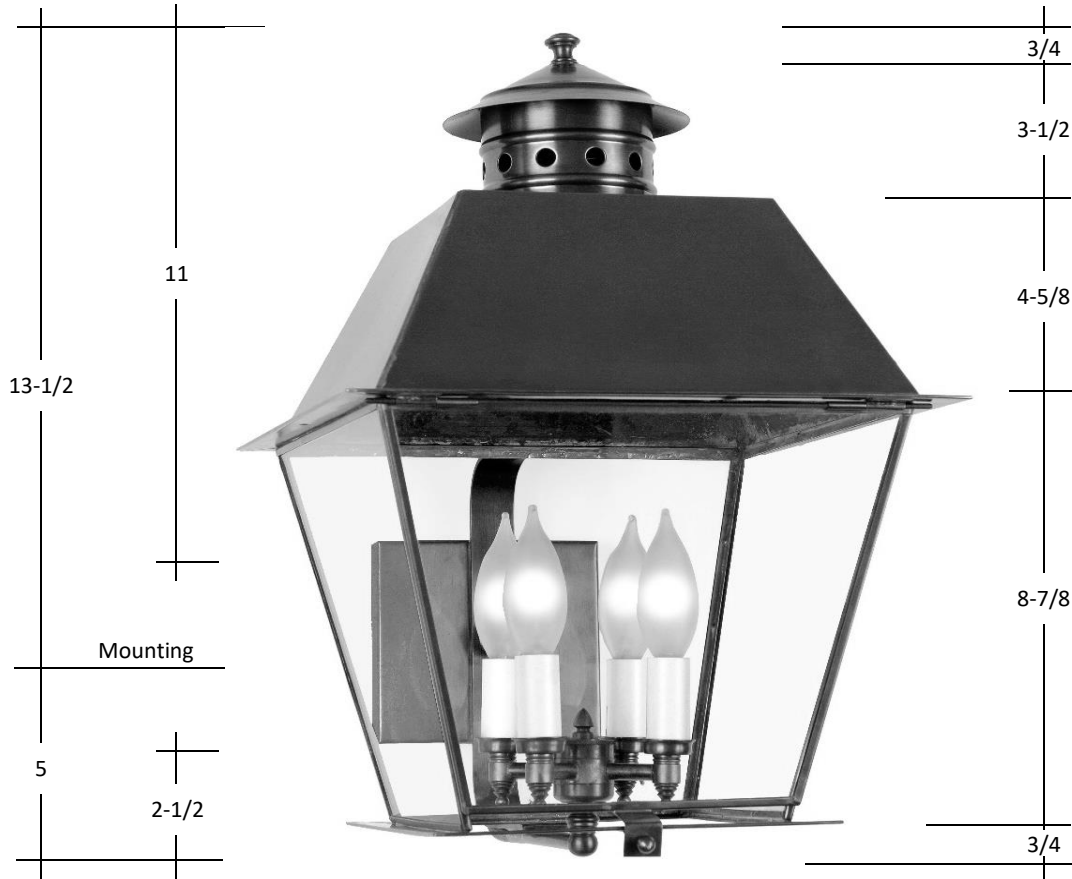

FOURTEENTH COLONY LIGHTING

797 ROLAND STREET | MEMPHIS TN 38104 | (P) 901.272.7007 (F) 901.272.0365 | INFO@FOURTEENTHCOLONYLIGHTING.COM

3441-S

18.5H X 41W X 14.5D

Standard

1-60W Medium
Clear Glass
5x5x3/4 Backplate

Glass Options

Clear (CLR)
Seedy (SDY)

Lamp Options

2- 60W Candles
3- 60W Candles
4- 40W Candles

Finish Options

Raw Brass (RWB)
Antique Brass (AB)
Blackened Brass (DAB)
Oil Rubbed Brass (ORB)
Raw Copper (RWC) *
Antique Copper (AC) *
Blackened Copper (DAC)
Antique Copper Verde (ACV)
Copper Verde (CV)
Rust (RT)