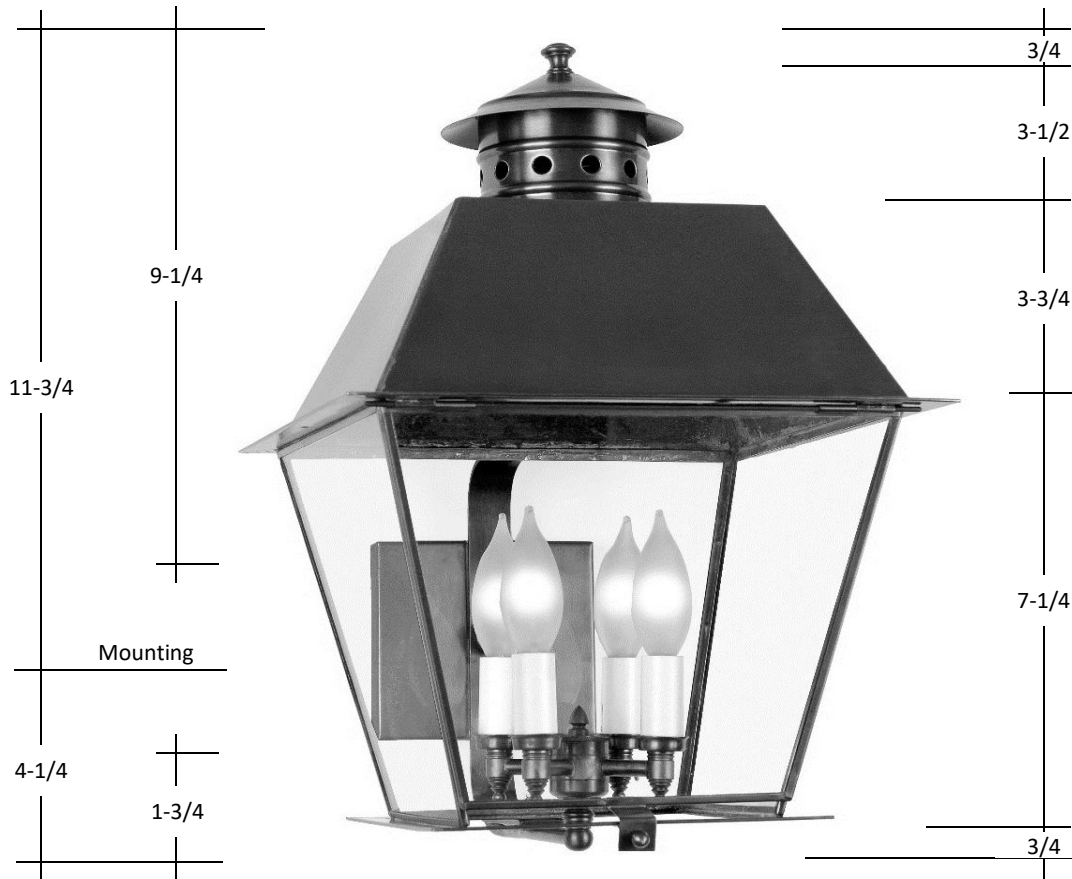

FOURTEENTH COLONY LIGHTING

797 ROLAND STREET | MEMPHIS TN 38104 | (P) 901.272.7007 (F) 901.272.0365 | INFO@FOURTEENTHCOLONYLIGHTING.COM

3431

16H X 10W X 12.5D

Dimensions not proportionate to lantern shown

Standard

1-60W Medium
Clear Glass
5x5x3/4 Backplate

Glass Options

Clear (CLR)
Seedy (SDY)

Lamp Options

2- 60W Candles
3- 60W Candles
4- 40W Candles

Finish Options

Raw Brass (RWB)
Antique Brass (AB)
Blackened Brass (DAB)
Oil Rubbed Brass (ORB)
Raw Copper (RWC) *
Antique Copper (AC) *
Blackened Copper (DAC)
Antique Copper Verde (ACV)
Copper Verde (CV)
Rust (RT)