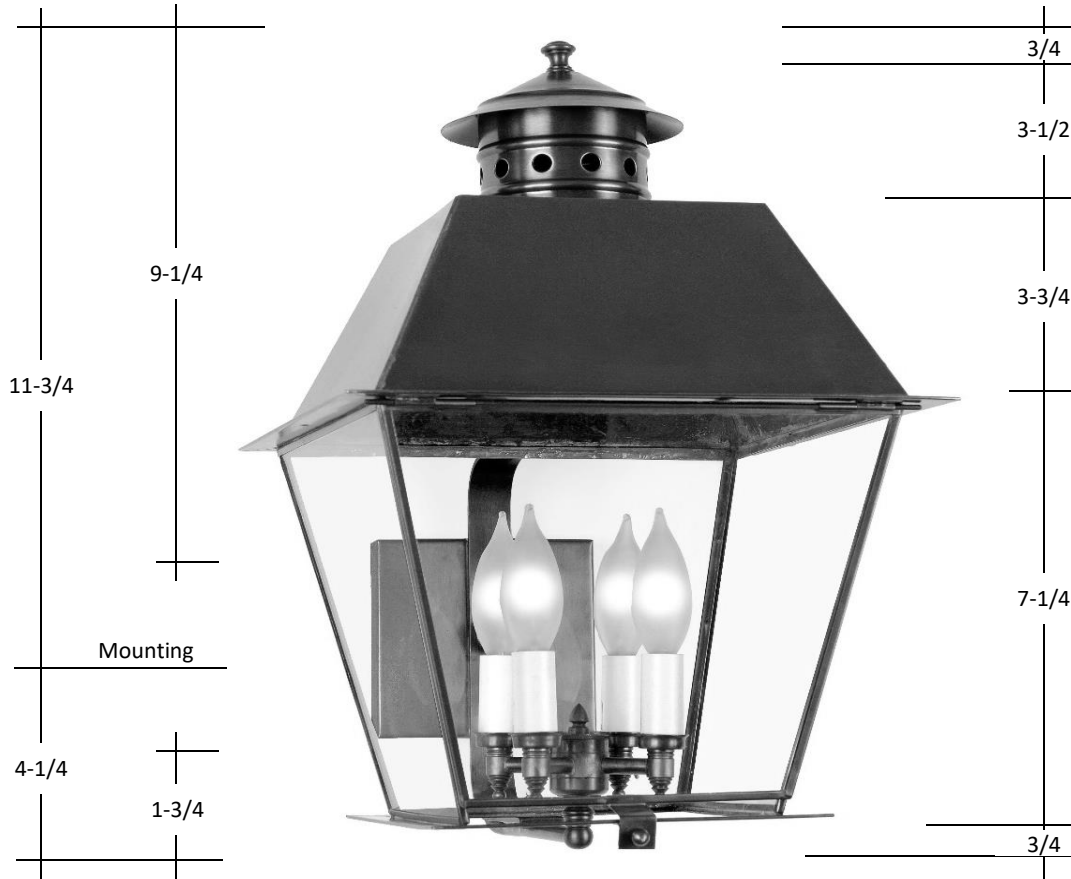

FOURTEENTH COLONY LIGHTING

797 ROLAND STREET | MEMPHIS TN 38104 | (P) 901.272.7007 (F) 901.272.0365 | INFO@FOURTEENTHCOLONYLIGHTING.COM

3431-S

16H X 31.5W X 12.5D

Dimensions not proportionate to lantern shown

Standard

1-60W Medium
Clear Glass
5x5x3/4 Backplate

Glass Options

Clear (CLR)
Seedy (SDY)

Lamp Options

2- 60W Candles
3- 60W Candles
4- 40W Candles

Finish Options

Raw Brass (RWB)
Antique Brass (AB)
Blackened Brass (DAB)
Oil Rubbed Brass (ORB)
Raw Copper (RWC) *
Antique Copper (AC) *
Blackened Copper (DAC)
Antique Copper Verde (ACV)
Copper Verde (CV)
Rust (RT)