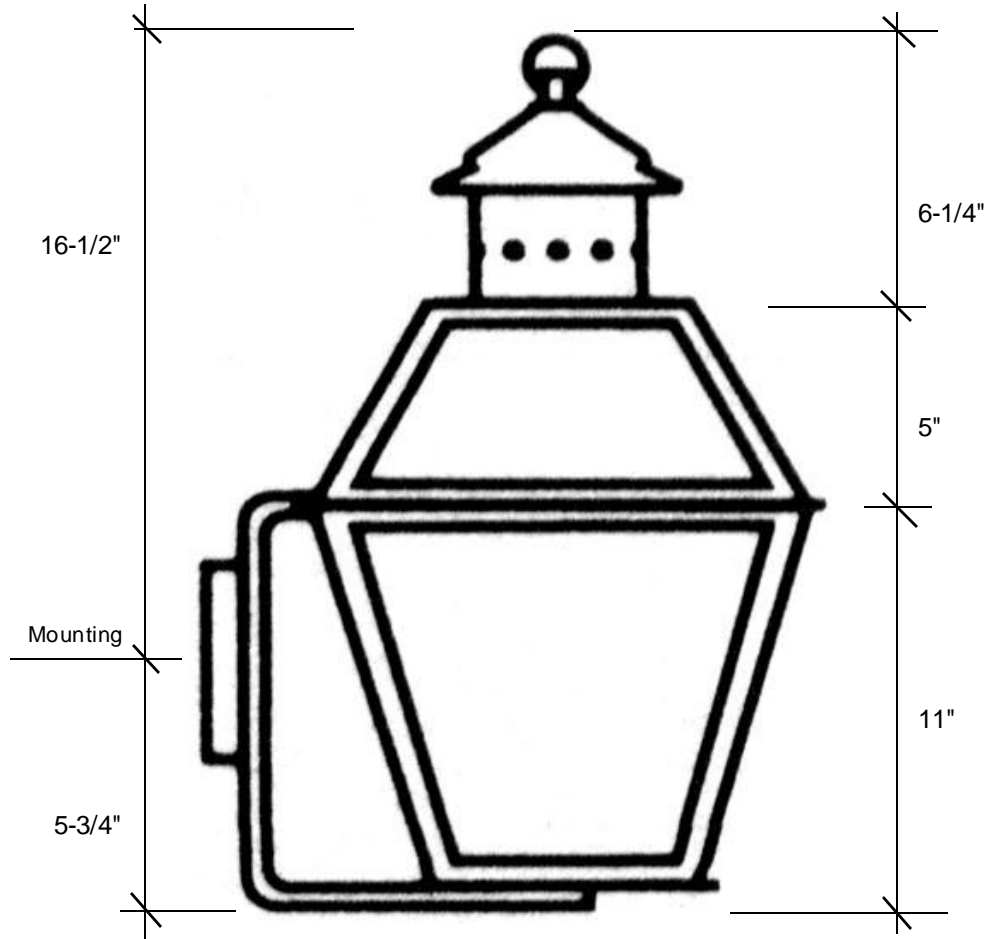

## 3421

22.25"H x 13.5"W x 15.75"D

This fixture comes standard with clear glass, but seeded is available, and has a (1) edison socket that is listed for 60W with an option of a 4-light cluster that is listed for 40W each socket.

### Backplate 6"H x 5"W

Please note the dimensions above are approximate