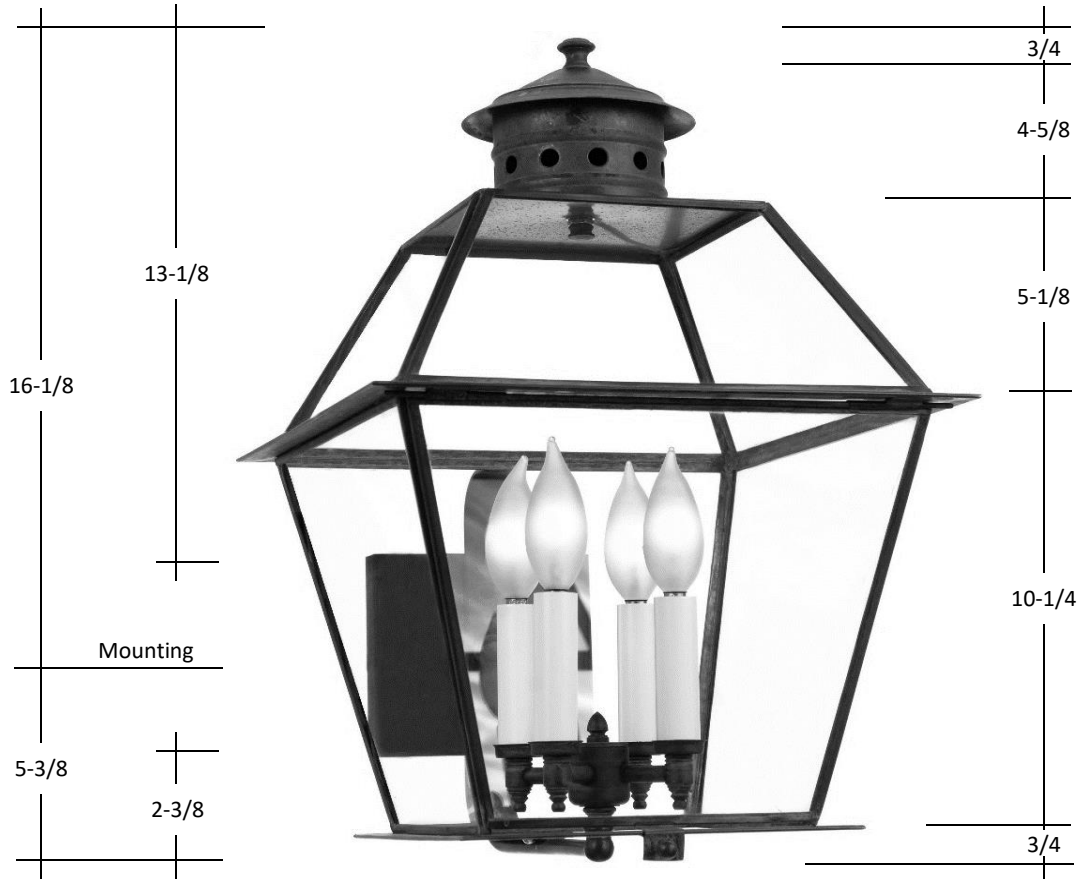

FOURTEENTH COLONY LIGHTING

797 ROLAND STREET | MEMPHIS TN 38104 | (P) 901.272.7007 (F) 901.272.0365 | INFO@FOURTEENTHCOLONYLIGHTING.COM

3421

21.5H X 13.5W X 15.75D

Standard

1-60W Medium
Clear Glass
6x5x3/4 Backplate

Glass Options

Clear (CLR)
Seedy (SDY)

Lamp Options

2- 60W Candles
3- 60W Candles
4- 40W Candles

Finish Options

Raw Brass (RWB)
Antique Brass (AB)
Blackened Brass (DAB)
Oil Rubbed Brass (ORB)
Raw Copper (RWC) *
Antique Copper (AC) *
Blackened Copper (DAC)
Antique Copper Verde (ACV)
Copper Verde (CV)
Rust (RT)