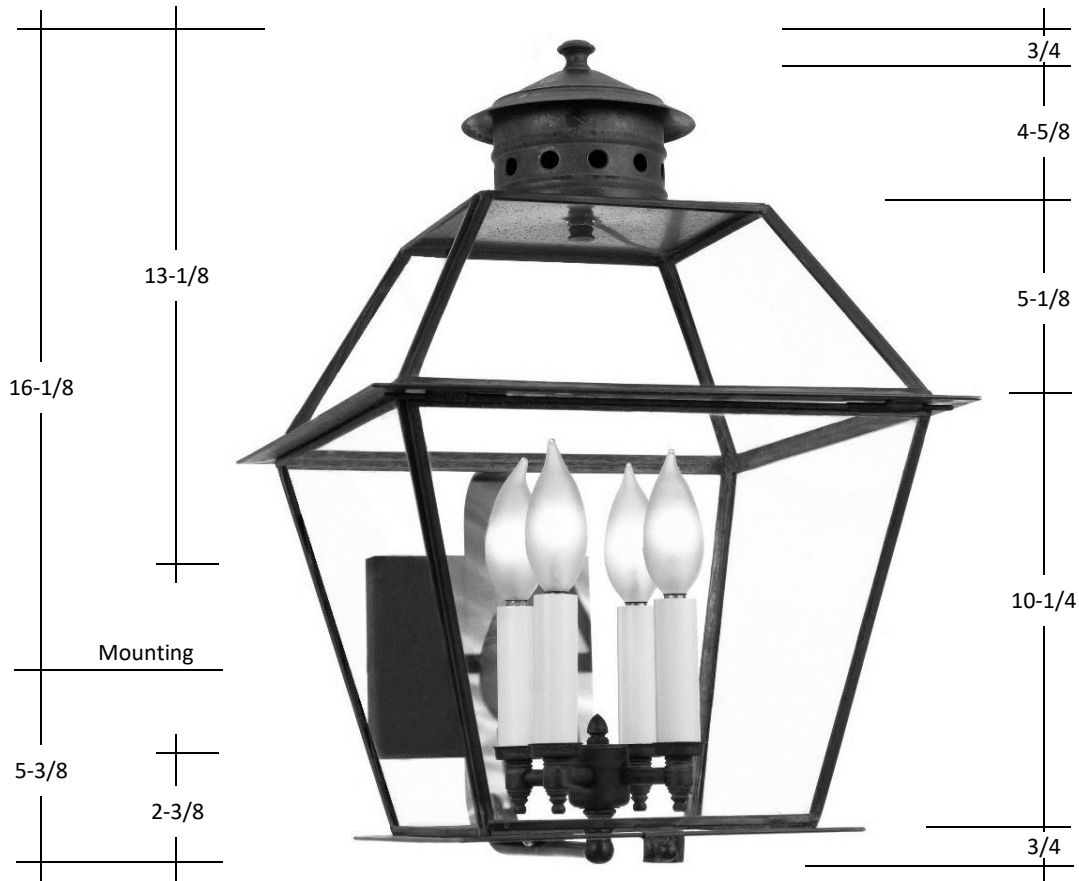

FOURTEENTH COLONY LIGHTING

797 ROLAND STREET | MEMPHIS TN 38104 | (P) 901.272.7007 (F) 901.272.0365 | INFO@FOURTEENTHCOLONYLIGHTING.COM

3421-S

21.5H X 50W X 15.75D

Standard

1-60W Medium
Clear Glass
6x5x3/4 Backplate

Glass Options

Clear (CLR)
Seedy (SDY)

Lamp Options

2- 60W Candles
3- 60W Candles
4- 40W Candles

Finish Options

Raw Brass (RWB)
Antique Brass (AB)
Blackened Brass (DAB)
Oil Rubbed Brass (ORB)
Raw Copper (RWC) *
Antique Copper (AC) *
Blackened Copper (DAC)
Antique Copper Verde (ACV)
Copper Verde (CV)
Rust (RT)