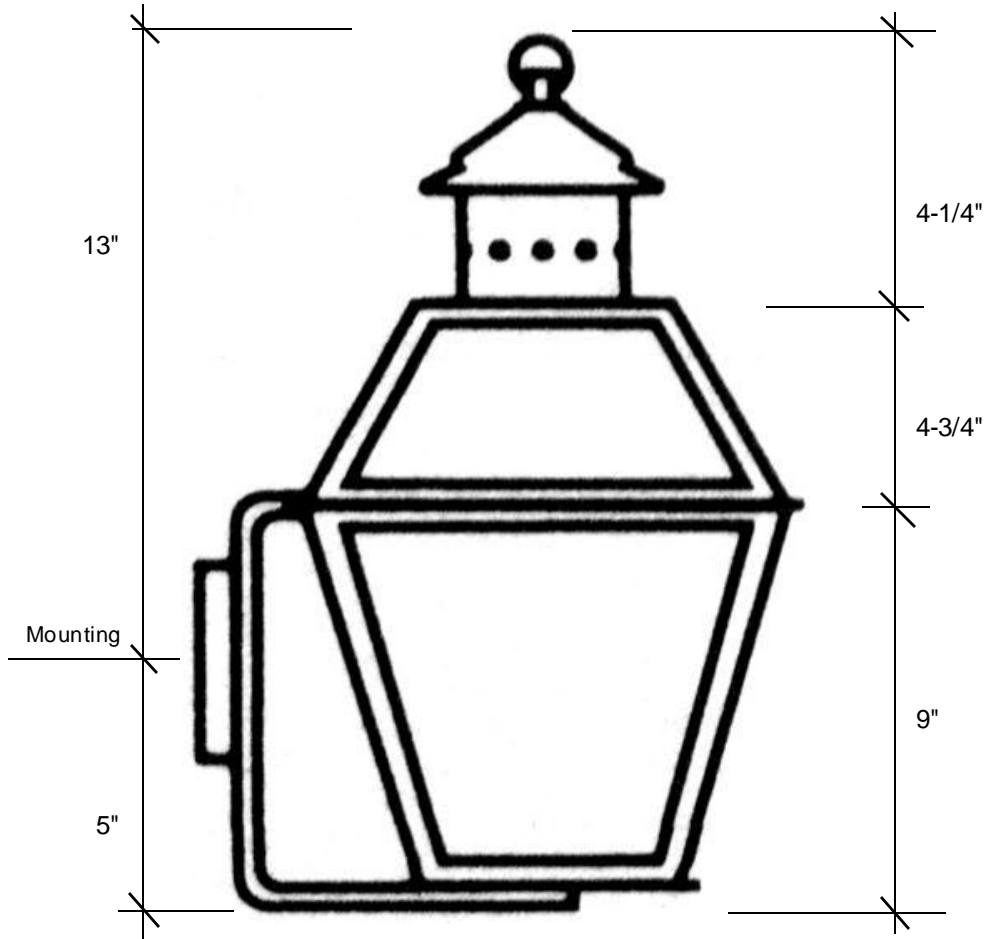

Fourteenth Colony

LIGHTING

797 Roland Street • Memphis, Tennessee 38104 • (901) 272-7007 • FAX: (901) 272-0365

3411

18"H x 12"W x 14.5"D

This fixture comes standard with clear glass, but seeded is available, and has a (1) edison socket that is listed for 60W with an option of a 4-light cluster that is listed for 40W each socket.

Backplate 5"H x 5"W

Please note the dimensions above are approximate