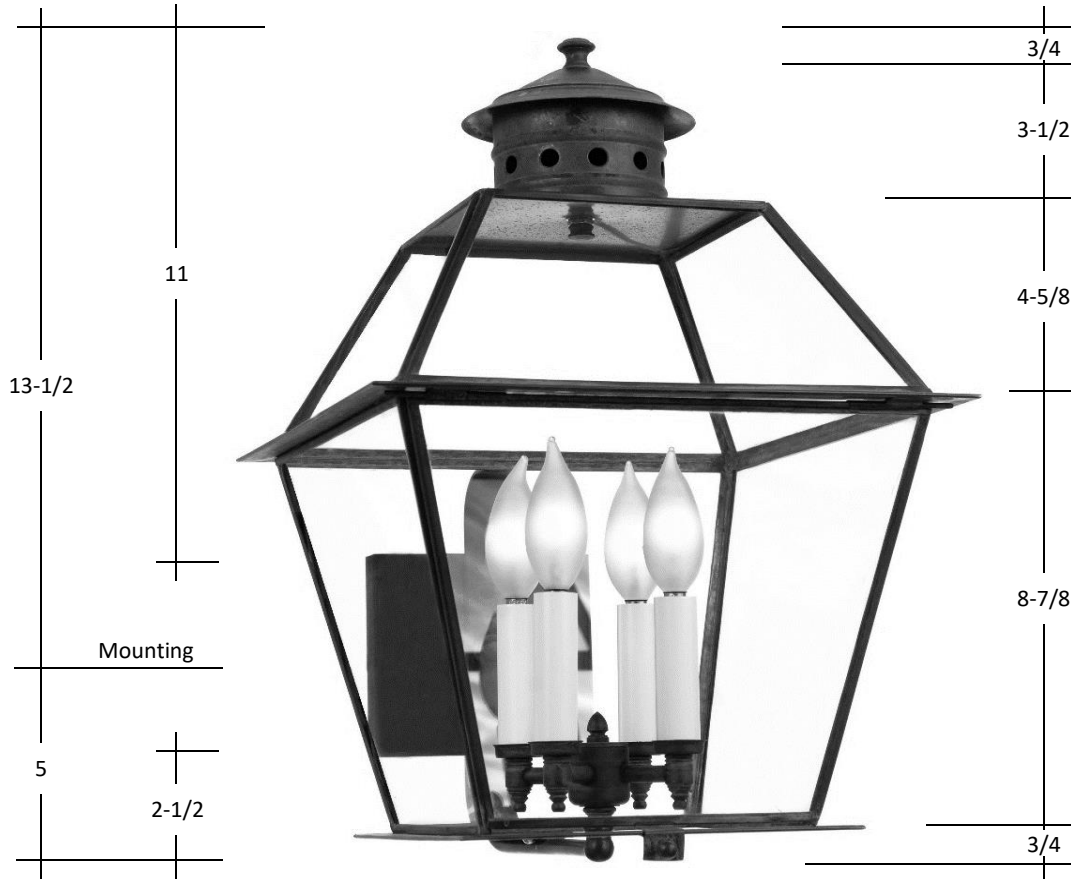

FOURTEENTH COLONY LIGHTING

797 ROLAND STREET | MEMPHIS TN 38104 | (P) 901.272.7007 (F) 901.272.0365 | INFO@FOURTEENTHCOLONYLIGHTING.COM

3411-S

18.5H X 41W X 14.5D

Dimensions not proportionate to lantern shown

Standard

1-60W Medium
Clear Glass
5x5x3/4 Backplate

Glass Options

Clear (CLR)
Seedy (SDY)

Lamp Options

2- 60W Candles
3- 60W Candles
4- 40W Candles

Finish Options

Raw Brass (RWB)
Antique Brass (AB)
Blackened Brass (DAB)
Oil Rubbed Brass (ORB)
Raw Copper (RWC) *
Antique Copper (AC) *
Blackened Copper (DAC)
Antique Copper Verde (ACV)
Copper Verde (CV)
Rust (RT)