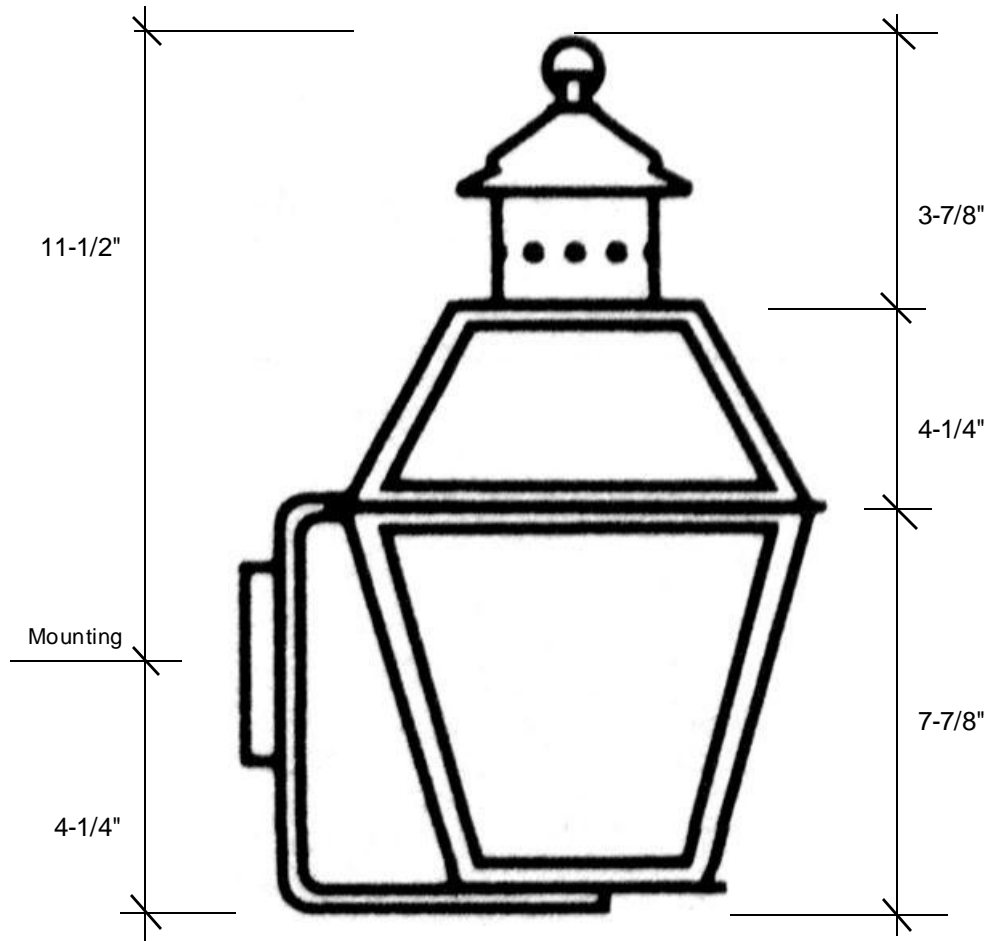

Fourteenth Colony

LIGHTING

797 Roland Street • Memphis, Tennessee 38104 • (901) 272-7007 • FAX: (901) 272-0365

3401

15.75"H x 10"W x 12.75"D

This fixture comes standard with clear glass, but seeded is available, and has a (1) edison socket that is listed for 60W with an option of a 4-light cluster that is listed for 40W each socket.

Backplate 5"H x 5"W

Please note the dimensions above are approximate