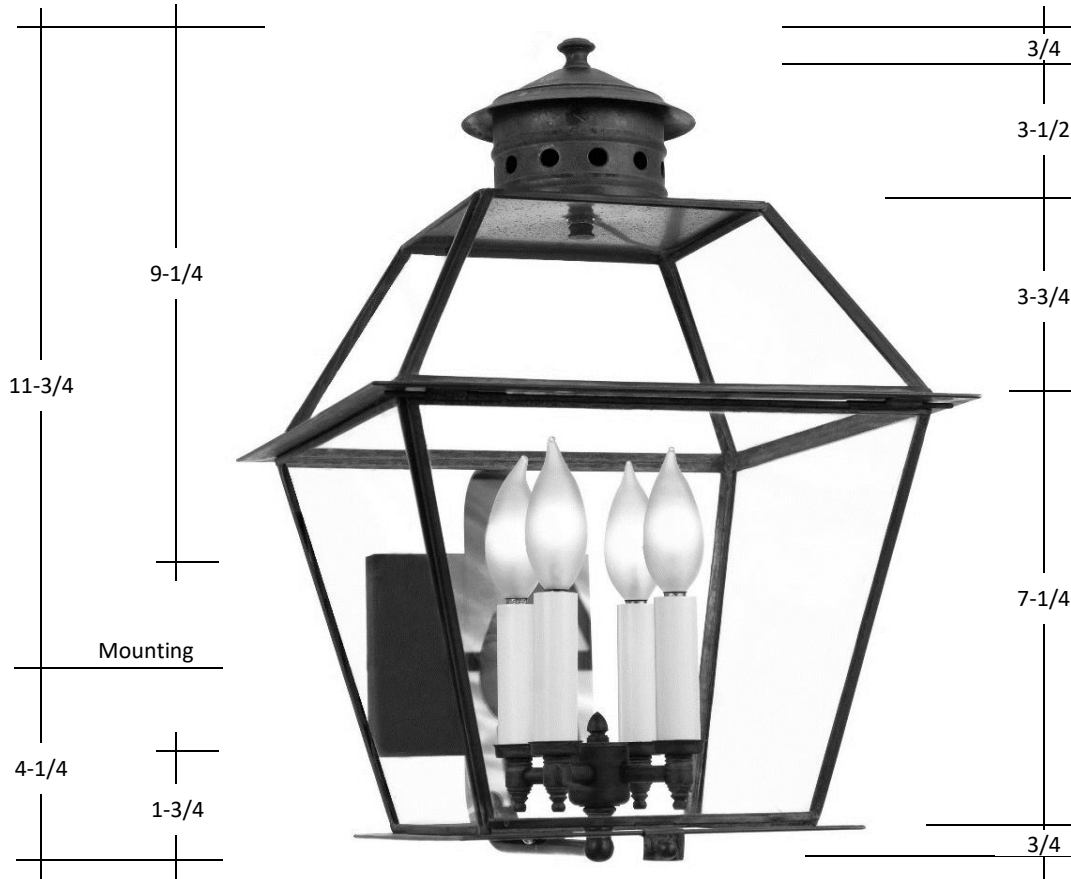

FOURTEENTH COLONY LIGHTING

797 ROLAND STREET | MEMPHIS TN 38104 | (P) 901.272.7007 (F) 901.272.0365 | INFO@FOURTEENTHCOLONYLIGHTING.COM

3401-S

16H X 31.5W X 12.5D

Dimensions not proportionate to lantern shown

Standard

1-60W Medium
Clear Glass
5x5x3/4 Backplate

Glass Options

Clear (CLR)
Seedy (SDY)

Lamp Options

2- 60W Candles
3- 60W Candles
4- 40W Candles

Finish Options

Raw Brass (RWB)
Antique Brass (AB)
Blackened Brass (DAB)
Oil Rubbed Brass (ORB)
Raw Copper (RWC) *
Antique Copper (AC) *
Blackened Copper (DAC)
Antique Copper Verde (ACV)
Copper Verde (CV)
Rust (RT)