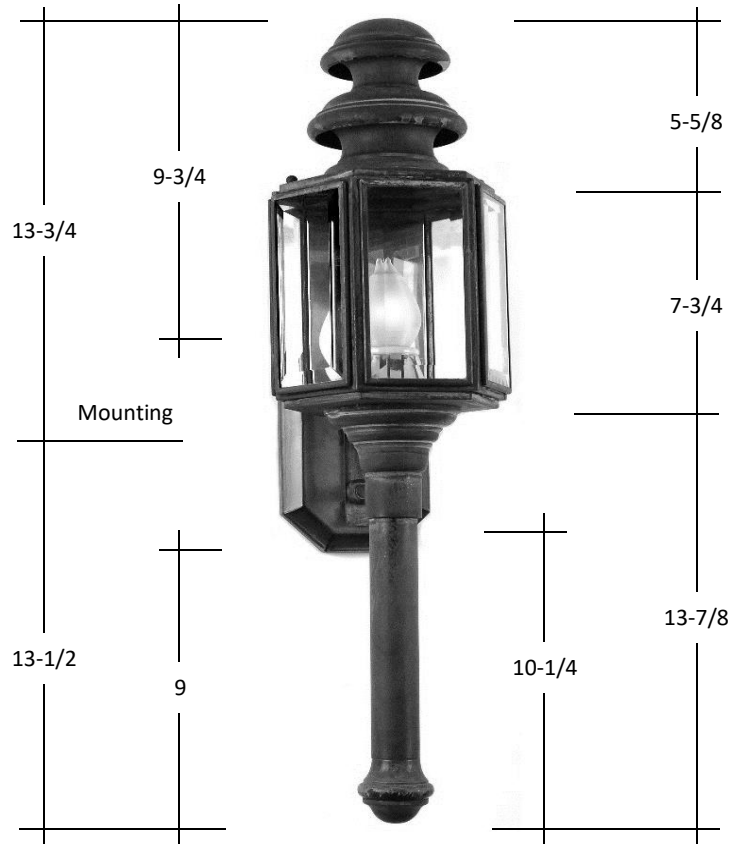

## 3331

27.25H X 7.5W X 8.5D

### **Standard**

1-60W Medium  
Clear Beveled Glass  
8.5x5x1 Backplate