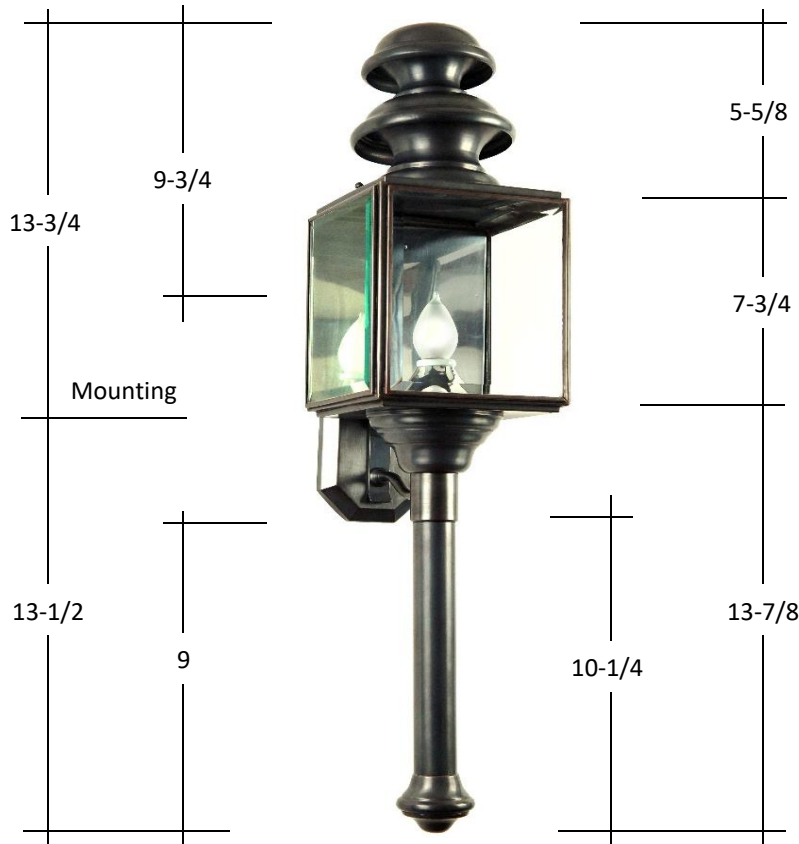

FOURTEENTH COLONY LIGHTING

797 ROLAND STREET | MEMPHIS TN 38104 | (P) 901.272.7007 (F) 901.272.0365 | INFO@FOURTEENTHCOLONYLIGHTING.COM

3321

27.25H X 6.5W X 8.5D

Dimensions not proportionate to lantern shown

Standard

1-60W Medium
Clear Beveled Glass
8.5x5x1 Backplate

Glass Options

Clear (CLR)
Seedy (SDY)

Lamp Options

n/a

Finish Options

Raw Brass (RWB)
Antique Brass (AB)
Blackened Brass (DAB)
Oil Rubbed Brass (ORB)
Raw Copper (RWC) *
Antique Copper (AC) *
Blackened Copper (DAC)
Antique Copper Verde (ACV)
Copper Verde (CV)
Rust (RT)