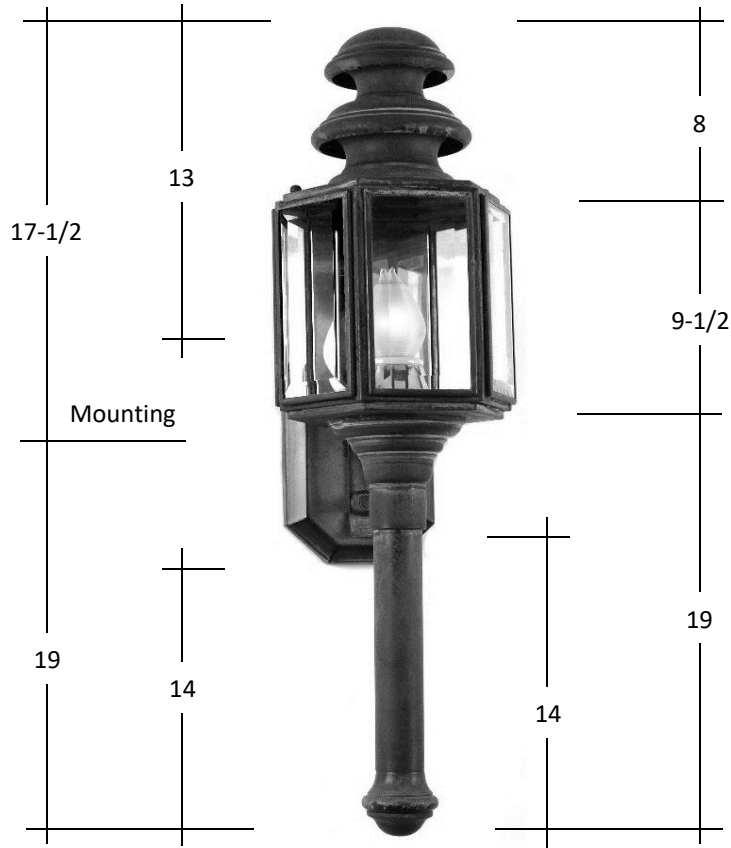

FOURTEENTH COLONY LIGHTING

797 ROLAND STREET | MEMPHIS TN 38104 | (P) 901.272.7007 (F) 901.272.0365 | INFO@FOURTEENTHCOLONYLIGHTING.COM

3311

36.5 X 9W X 10.5D

Dimensions not proportionate to lantern shown

Standard

1-60W Medium
Clear Beveled Glass
9.5x5x1 Backplate

Glass Options

Clear (CLR)
Seedy (SDY)

Lamp Options

n/a

Finish Options

Raw Brass (RWB)
Antique Brass (AB)
Blackened Brass (DAB)
Oil Rubbed Brass (ORB)
Raw Copper (RWC) *
Antique Copper (AC) *
Blackened Copper (DAC)
Antique Copper Verde (ACV)
Copper Verde (CV)
Rust (RT)