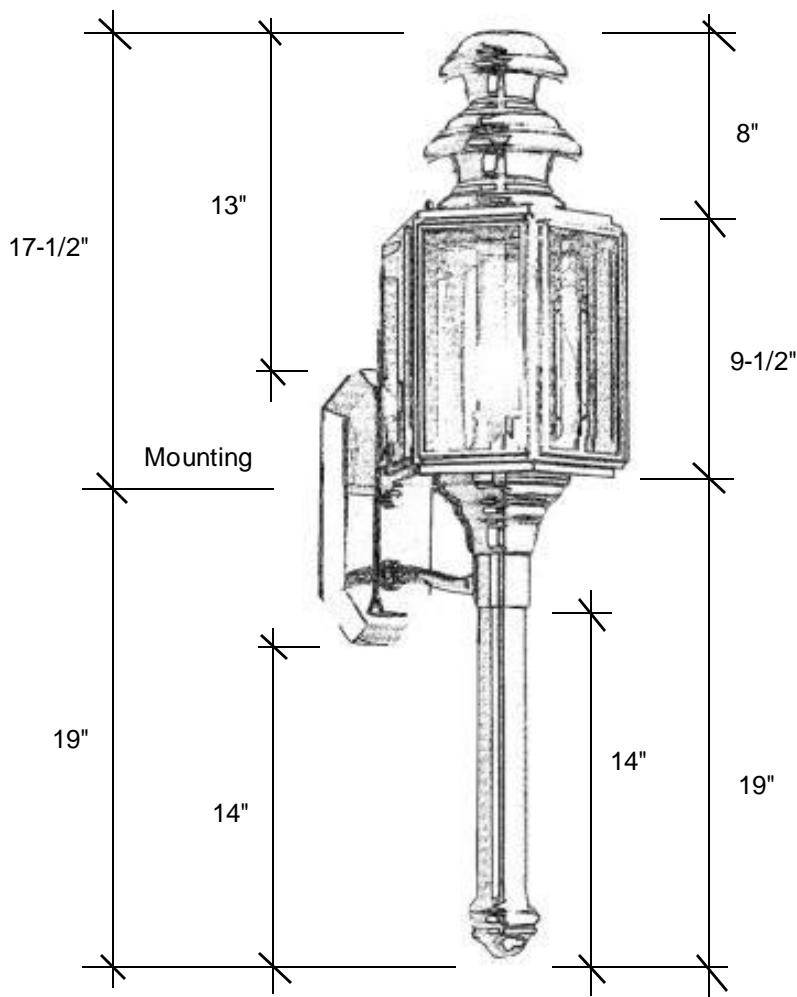

3311

36.5"H x 9"W x 10.5"D

This fixture comes standard with clear beveled glass, but seeded is available, and has (1) edison base socket that is listed for 60W.

The finishes available are:

- Raw Brass (RWB) / Raw Copper (RWC)
- Antique Brass (AB) / Antique Copper (AC)
- Blackened Brass (DAB) / Blackened Copper (DAC)
- Antique Copper Verde (ACV) / Copper Verde (CV)
- Rust (RT) / Oil Rubbed Brass (ORB)

Backplate 9.5"H x 5"W

Please note the dimensions stated above are approximate.