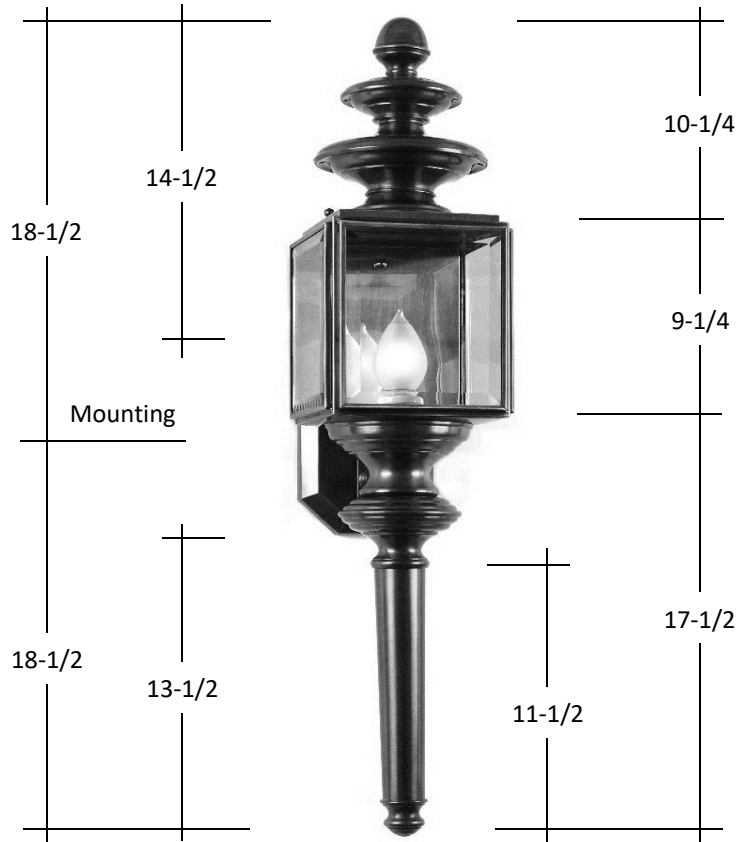

FOURTEENTH COLONY LIGHTING

797 ROLAND STREET | MEMPHIS TN 38104 | (P) 901.272.7007 (F) 901.272.0365 | INFO@FOURTEENTHCOLONYLIGHTING.COM

3181

37H X 8W X 11D

Dimensions not proportionate to lantern shown

Standard

1-60W Medium
Clear Beveled Glass
9.5x5x1 Backplate

Glass Options

Clear (CLR)
Seedy (SDY)

Lamp Options

n/a

Finish Options

Raw Brass (RWB)
Antique Brass (AB)
Blackened Brass (DAB)
Oil Rubbed Brass (ORB)
Raw Copper (RWC) *
Antique Copper (AC) *
Blackened Copper (DAC)
Antique Copper Verde (ACV)
Copper Verde (CV)
Rust (RT)