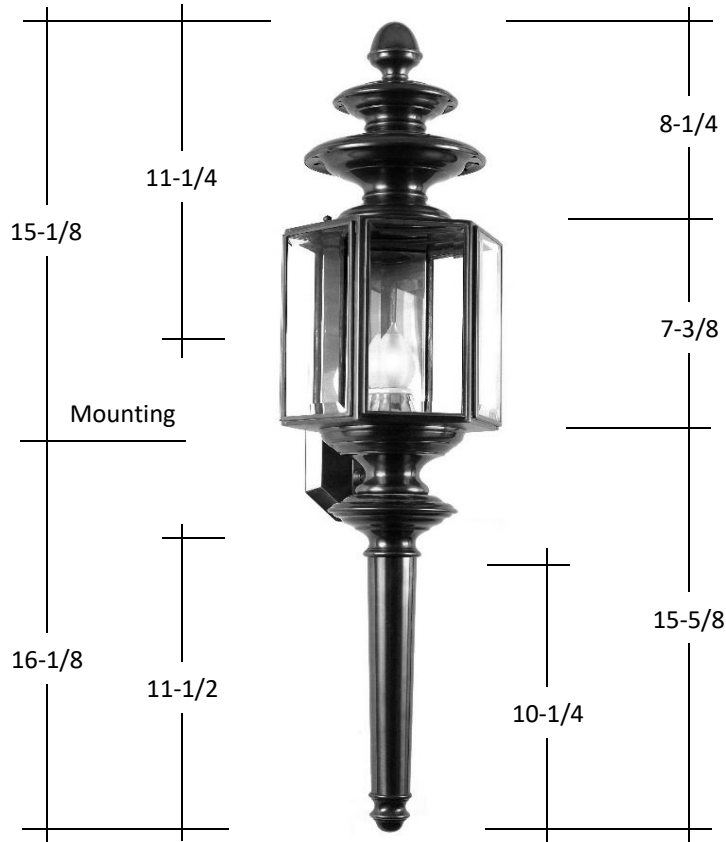

## 3171

31.25H X 7.5W X 9D

Dimensions not proportionate to lantern shown

### **Standard**

1-60W Medium  
Clear Beveled Glass  
8.5x5x1 Backplate