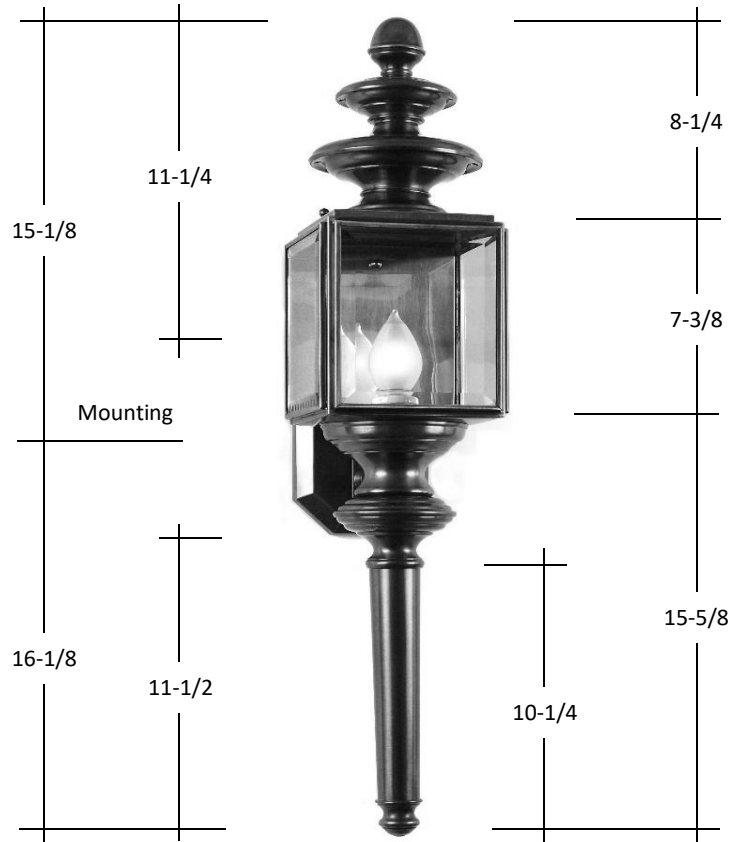

## 3161

31.25H X 6.5W X 9D

### **Standard**

1-60W Medium  
Clear Beveled Glass  
8.5x5x1 Backplate