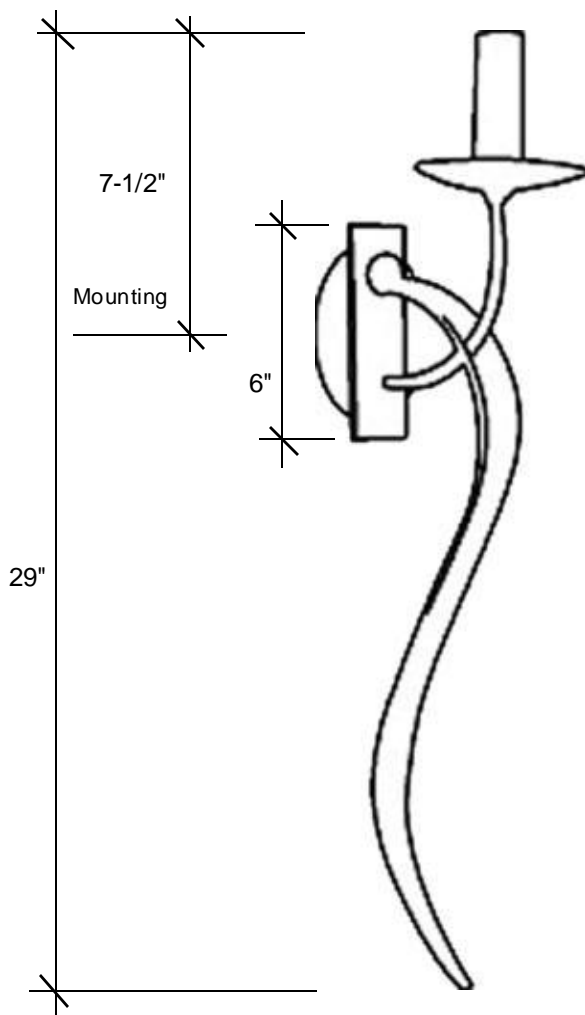

**Fourteenth
Colony**
LIGHTING

797 Roland Street • Memphis, Tennessee 38104 • (901) 272-7007 • FAX: (901) 272-0365

0125 Steel

29"H x 5"W x 7.25"D

This sconce is hand-crafted out of steel and has (1) medium base socket that is listed for 60W. This fixture is intended for interior use only.

Backplate 5" Round

Please note the dimensions above are approximate