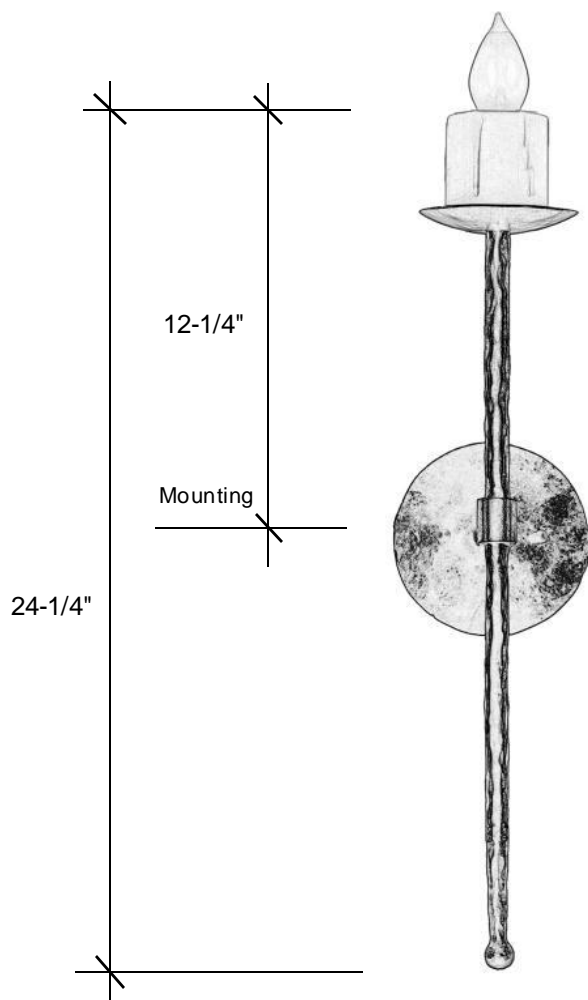

797 Roland Street • Memphis, Tennessee 38104 • (901) 272-7007 • FAX: (901) 272-0365

0118

24.25"H x 5.375"W x 7.25"D

This sconce is hand-crafted out of steel and has (1) medium base socket that is listed for 60W. This fixture is intended for interior use only.

Backplate 5-3/8" Round

Please note the dimensions above are approximate