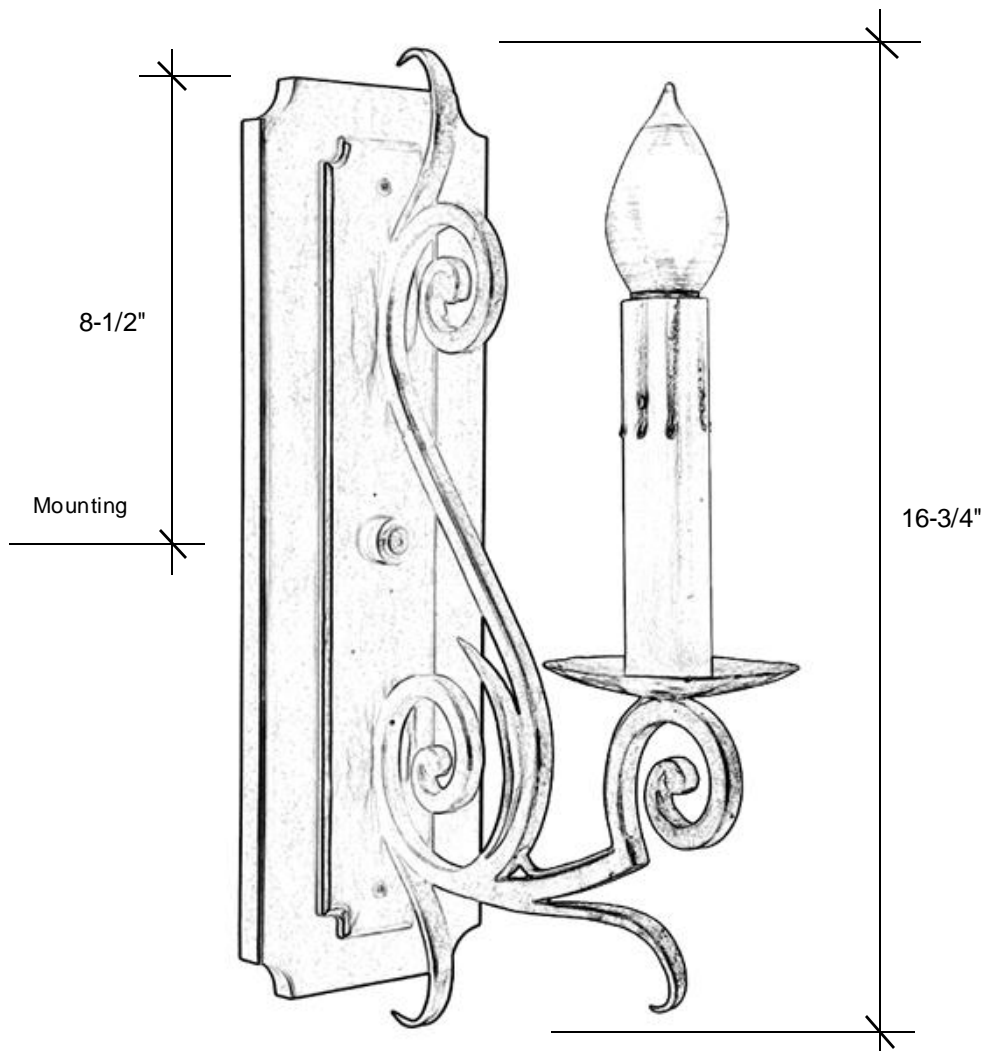

**Fourteenth
Colony**
LIGHTING

797 Roland Street • Memphis, Tennessee 38104 • (901) 272-7007 • FAX: (901) 272-0365

0115 STEEL/NAT

16.75"H x 5"W x 11"D

This sconce is hand-crafted out of steel and has (1) medium base socket that is listed for 60W. This fixture is intended for interior use only.

Backplate 16"H x 5"W

Please note the dimensions above are approximate