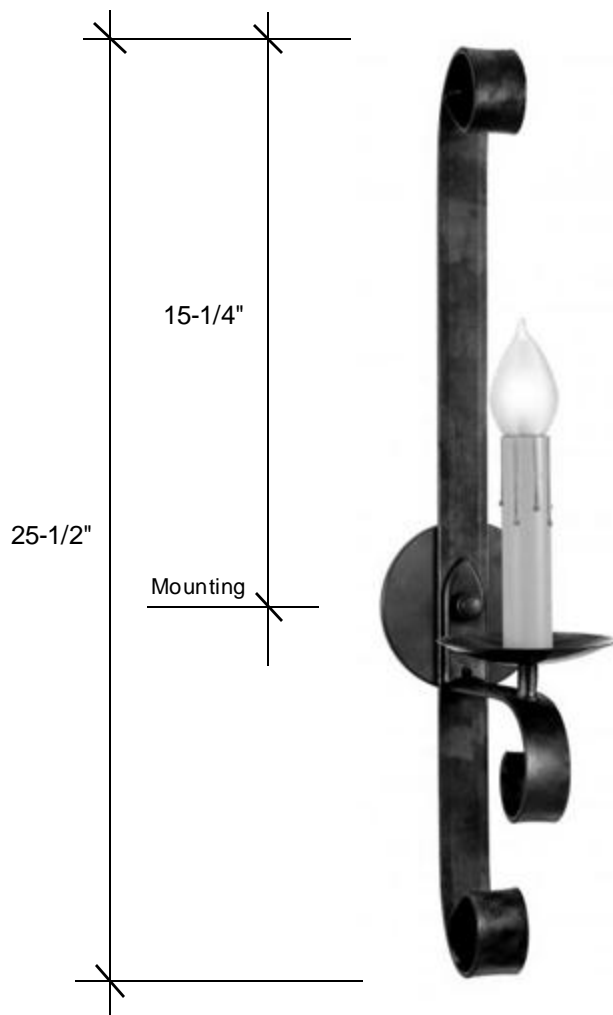

**Fourteenth
Colony**
LIGHTING

797 Roland Street • Memphis, Tennessee 38104 • (901) 272-7007 • FAX: (901) 272-0365

0114 STEEL/NAT

25.5"H x 5"W x 8.75"D

This sconce is hand-crafted out of steel and has (1) medium base socket that is listed for 60W. This fixture is intended for interior use only.

Backplate 5" Round

Please note the dimensions above are approximate