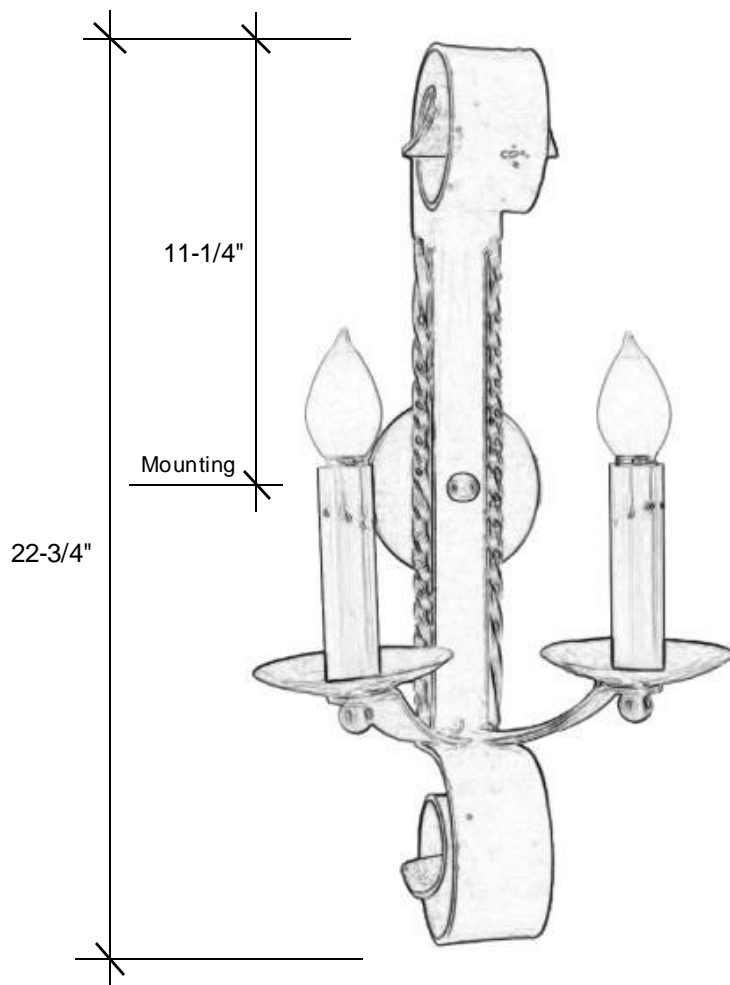

## 0112-2 STEEL/NAT

22.75"H x 14"W x 7.75"D

This sconce is hand-crafted out of steel and has (2) medium base sockets that are listed for 60W each. This fixture is intended for interior use only.

### Backplate 5" Round

Please note the dimensions above are approximate