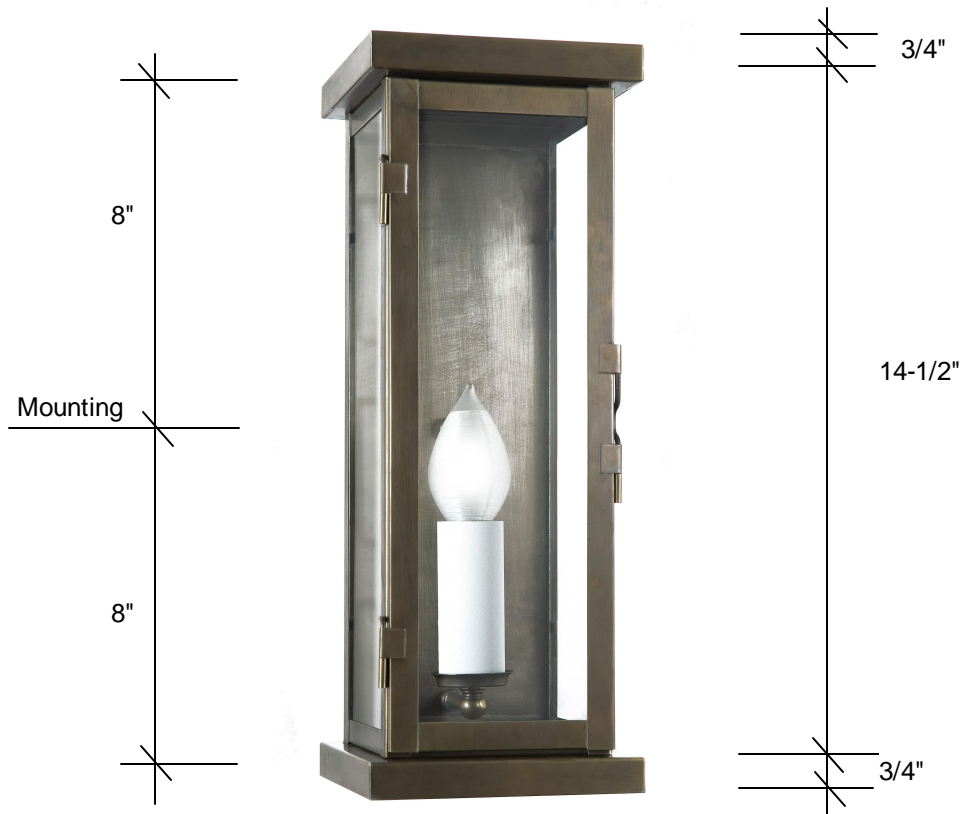

FOURTEENTH COLONY LIGHTING

HANDCRAFTED LIGHT FIXTURES MADE IN MEMPHIS, TENNESSEE

NEU16

16H x 6W x 6D

Standard

1-60W Medium
Clear Glass
Canopy backplate
14.5H x 5W

Glass Options

Clear (CLR)
Seedy (SDY)

Lamp Options

n/a

Finish Options

Raw Brass (RWB)
Antique Brass (AB)
Blackened Brass (DAB)
Oil Rubbed Brass (ORB)
Raw Copper (RWC) *
Antique Copper (AC) *
Blackened Copper (DAC)
Antique Copper Verde (ACV)
Copper Verde (CV)
Rust (RT)