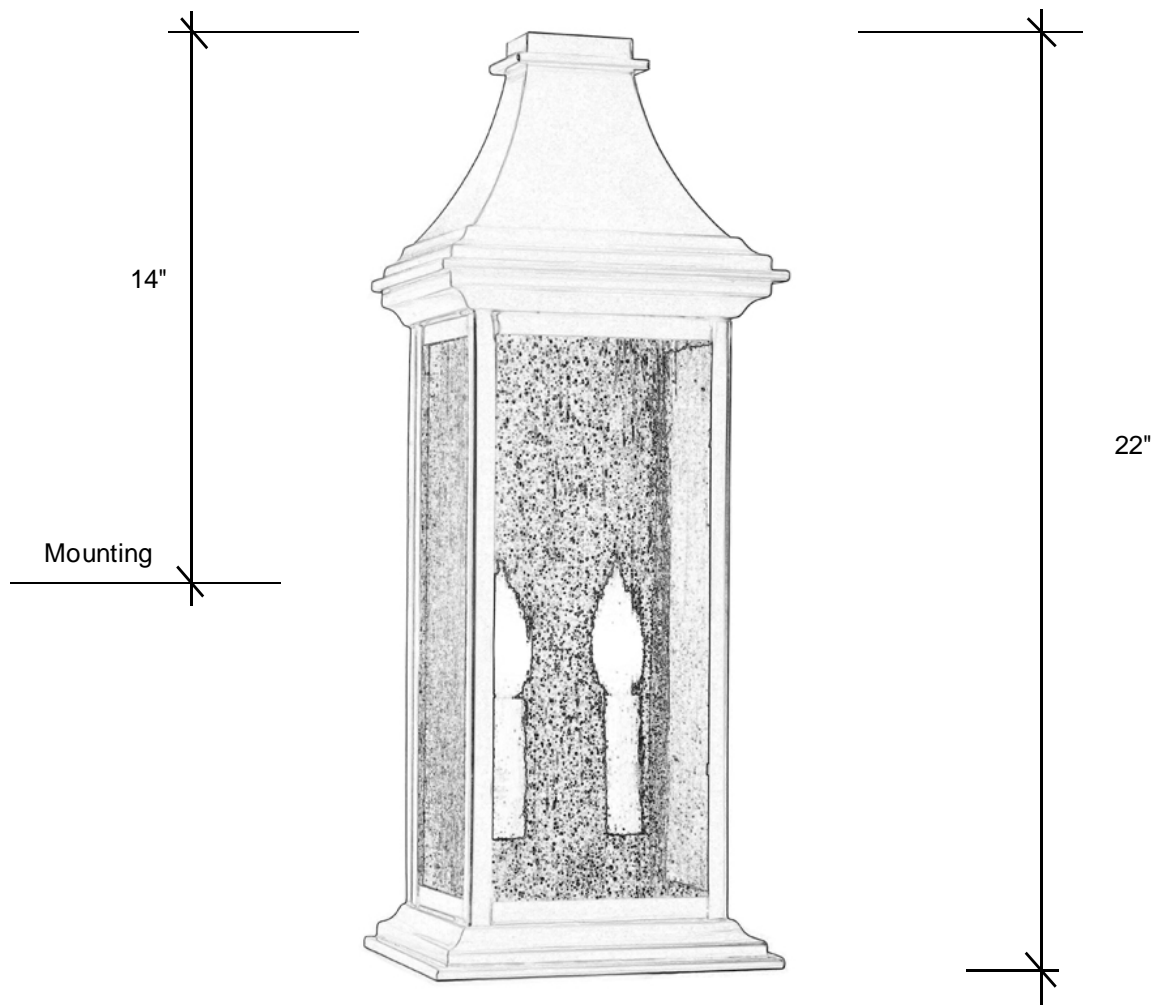

Fourteenth Colony

LIGHTING

797 Roland Street • Memphis, Tennessee 38104 • (901) 272-7007 • FAX: (901) 272-0365

MP1

22"H x 8.5"W x 6.5"D

This fixture comes standard with seedy glass, but clear is available, and has (2) candle base sockets that are listed for 60W each socket.

14"H x 6.25"W Canopy Backplate

Please note the dimensions stated above are approximate