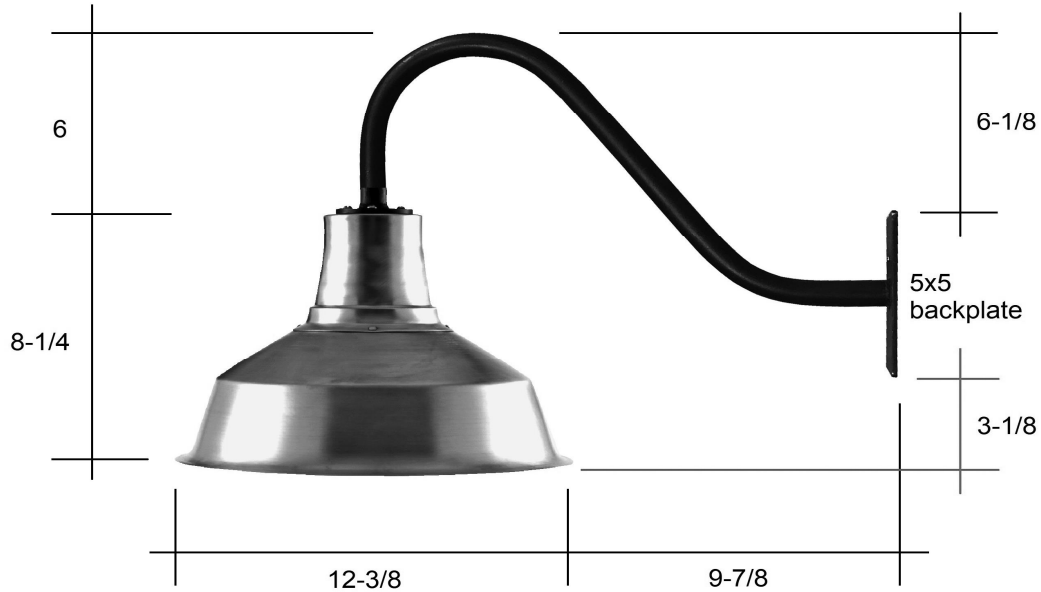

FOURTEENTH COLONY LIGHTING

HANDCRAFTED LIGHT FIXTURES MADE IN MEMPHIS, TENNESSEE

GN12

14.25H x 12.375W x 22.25D

Standard

1-60W Medium

Backplate 5 H x 5 W

Glass Options

n/a

Lamp Options

1-60W Medium

Finish Options

Raw Brass (RWB) *

Antique Brass (AB) *

Blackened Brass (DAB)

Oil Rubbed Brass (ORB)

** Fixture will have copper rivets*