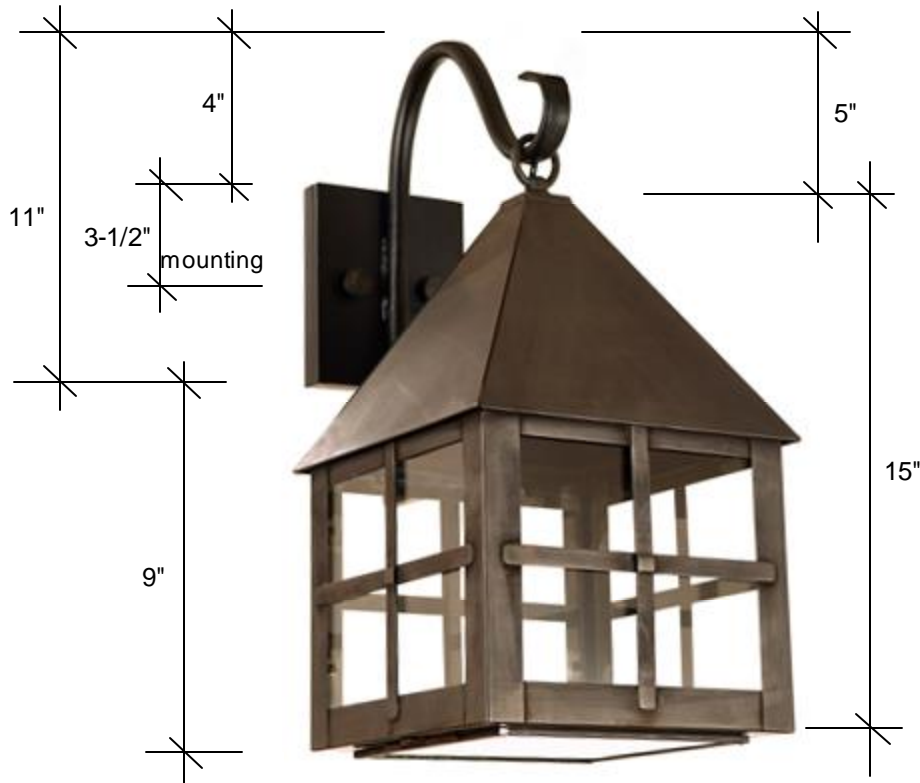

# FOURTEENTH COLONY LIGHTING

HANDCRAFTED LIGHT FIXTURES MADE IN MEMPHIS, TENNESSEE

## FB2-SH

20 H x 9.75 W x 16 D

THIS FIXTURE HAS A MOUNTING BAR AND WILL NOT REQUIRE A SPECIFIC POSITION FOR THE JUNCTION BOX AS LONG AS IT IS WITHIN THE HEIGHT DIMENSION OF THE BACKPLATE AND DOESN'T INTERFERE WITH THE PLACEMENT OF THE MOUNTING BAR

### Standard

1-60W Medium  
Clear Glass  
Backplate 7H x 5W