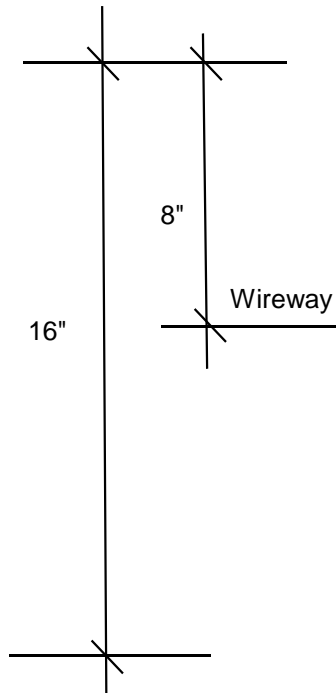

FOURTEENTH COLONY LIGHTING

HANDCRAFTED LIGHT FIXTURES MADE IN MEMPHIS, TENNESSEE

CN2

16 H x 6.5 W x 7 D

THIS FIXTURE WILL NOT REQUIRE A SPECIFIC POSITION FOR THE JUNCTION BOX AS LONG AS IT IS WITHIN THE HEIGHT DIMENSION OF THE CANOPY BACKPLATE AND DOESN'T INTERFERE WITH THE PLACEMENT OF THE MOUNTING BAR

Standard

60W Medium Double Socket
Clear Glass Top
Open Bottom
15 x 6.5 Canopy Backplate

*All finishes are hand-applied;
therefore variations will occur*

Dimensions are approximate

Finish Options

Raw Brass (RWB)
Antique Brass (AB)
Blackened Brass (DAB)
Oil Rubbed Brass (ORB)
Raw Copper (RWC) *
Antique Copper (AC) *
Blackened Copper (DAC)
Antique Copper Verde (ACV)
Copper Verde (CV)
Rust (RT)