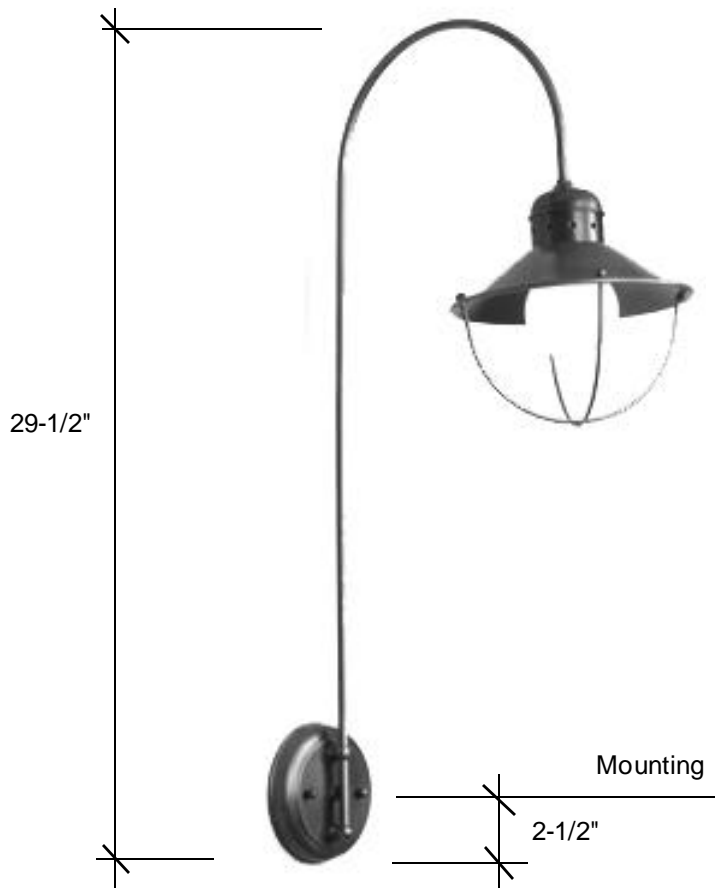

**Fourteenth
Colony**
LIGHTING

797 Roland Street • Memphis, Tennessee 38104 • (901) 272-7007 • FAX: (901) 272-0365

7130-GN-CB

29.5"H x 8.25"W x 15"D

This fixture has (1) edison base socket that is listed for 60W.

Backplate 5" Round