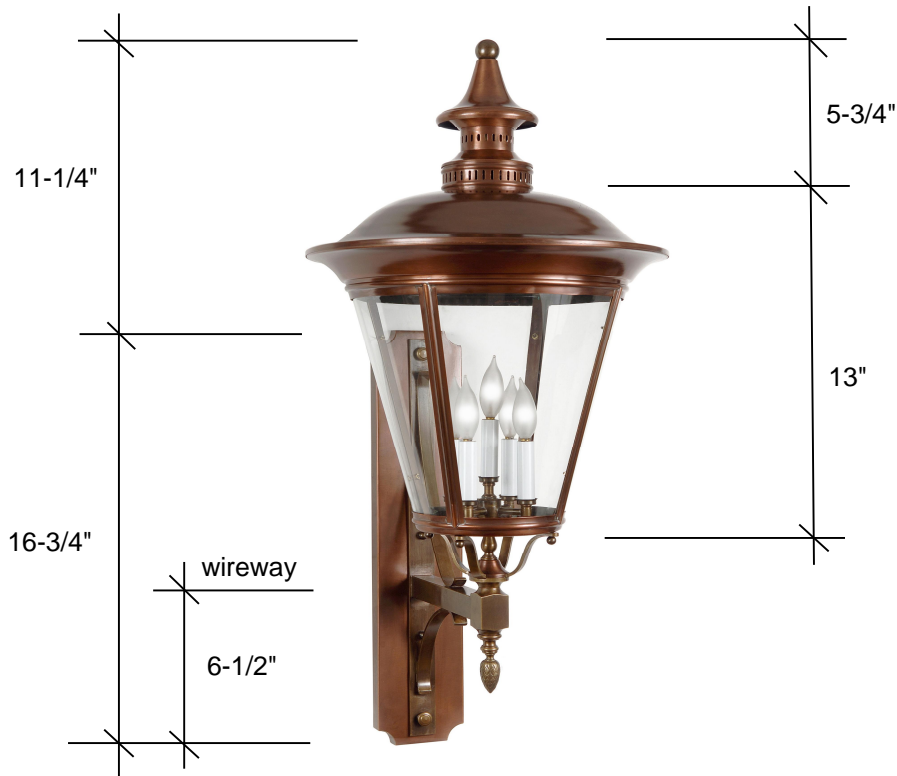

FOURTEENTH COLONY LIGHTING

HANDCRAFTED LIGHT FIXTURES MADE IN MEMPHIS, TENNESSEE

4501

28H x 12W x 14D

picture not to scale

Standard

4-40W Candles
Clear Glass
Backplate
16-3/4 x 5 x 1

Glass Options

n/a

Lamp Options

1-60W Medium
2-60W Candles
3-60W Candles

Finish Options

Raw Brass (RWB)
Antique Brass (AB)
Blackened Brass (DAB)
Oil Rubbed Brass (ORB)
Raw Copper (RWC) *
Antique Copper (AC) *
Blackened Copper (DAC)
Antique Copper Verde (ACV)
Copper Verde (CV)
Rust (RT)