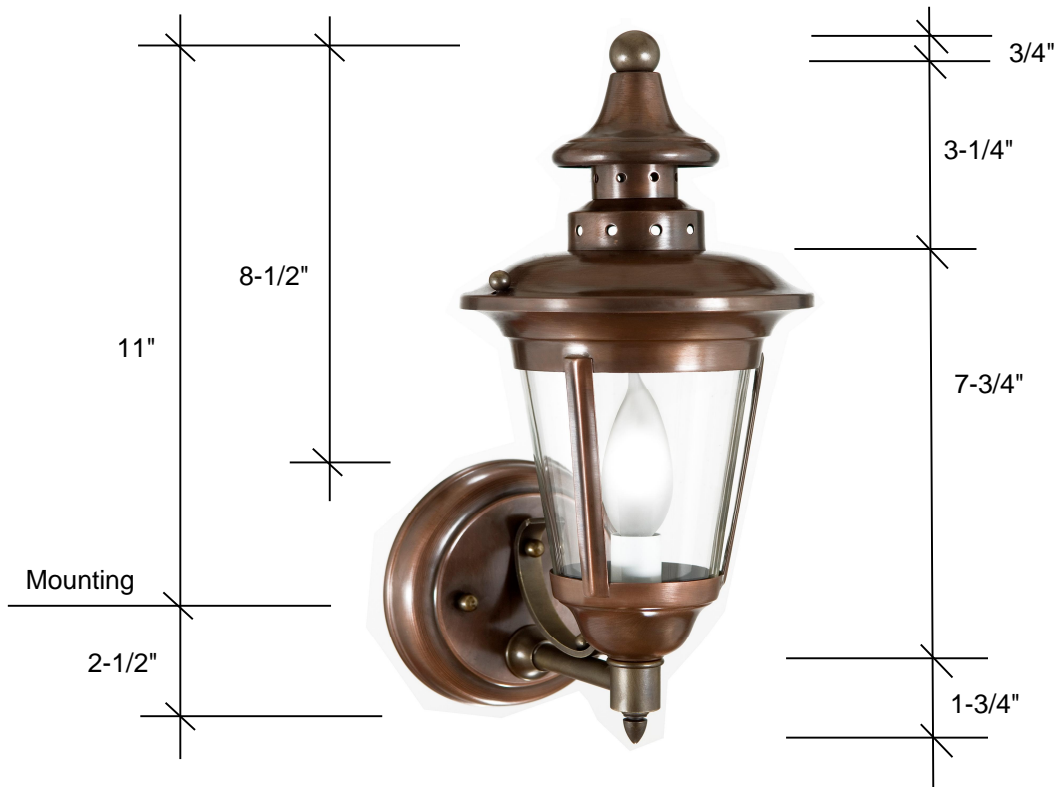

FOURTEENTH COLONY LIGHTING

HANDCRAFTED LIGHT FIXTURES MADE IN MEMPHIS, TENNESSEE

4481

13.5H x 6W x 7.25D

Standard

1-60W Candle
Clear Glass
Backplate 5" RD

Glass Options

N/A

Lamp Options

N/A

Finish Options

Raw Brass (RWB)
Antique Brass (AB)
Blackened Brass (DAB)
Oil Rubbed Brass (ORB)
Raw Copper (RWC) *
Antique Copper (AC) *
Blackened Copper (DAC)
Antique Copper Verde (ACV)
Copper Verde (CV)
Rust (RT)