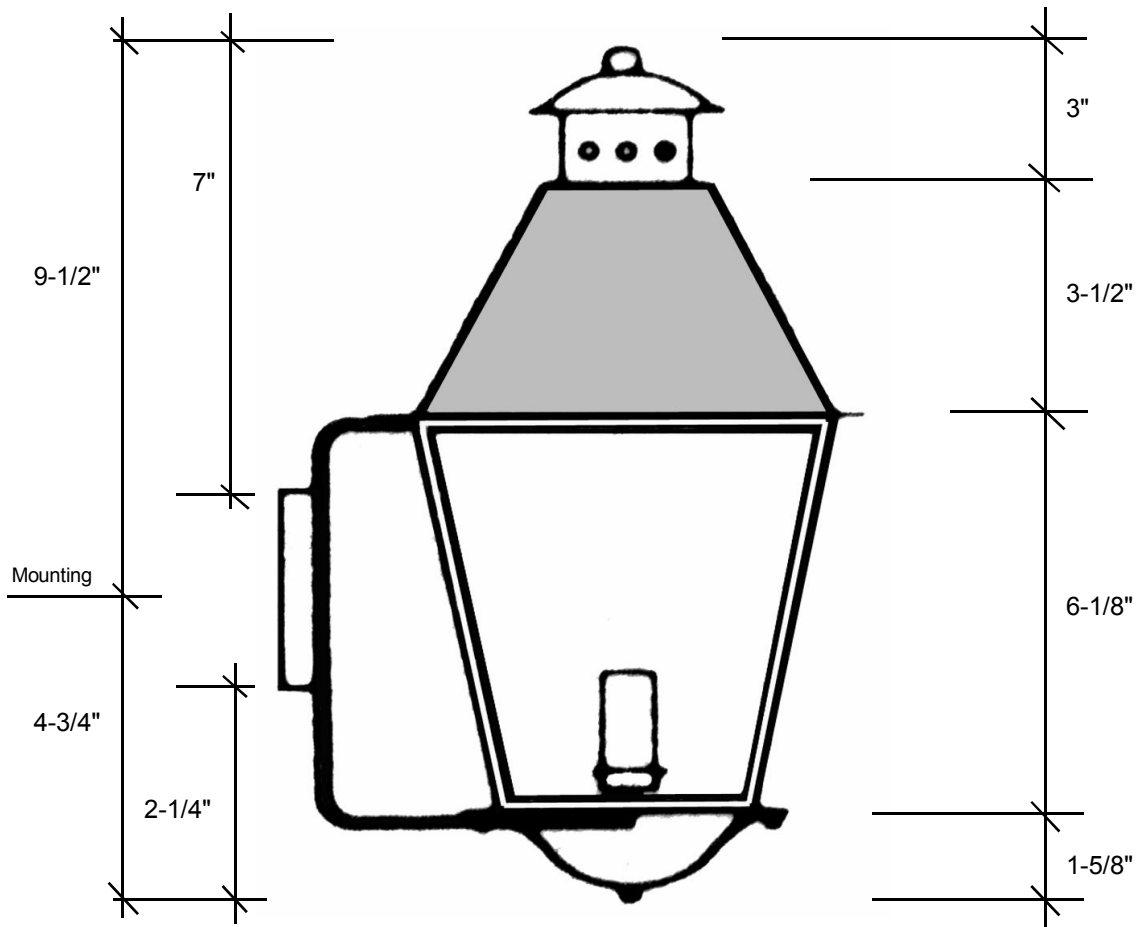

Fourteenth Colony

LIGHTING

797 Roland Street • Memphis, Tennessee 38104 • (901) 272-7007 • FAX: (901) 272-0365

4441

14.25"L x 7.50"W x 9.50"D

This fixture comes standard with clear glass, but seeded is available, and has a (1) edison socket that is listed for 60W with an option of a 2-light cluster that is listed for 60W each socket.

Backplate 5"L x 5"W

Please note the dimensions stated above are approximate.