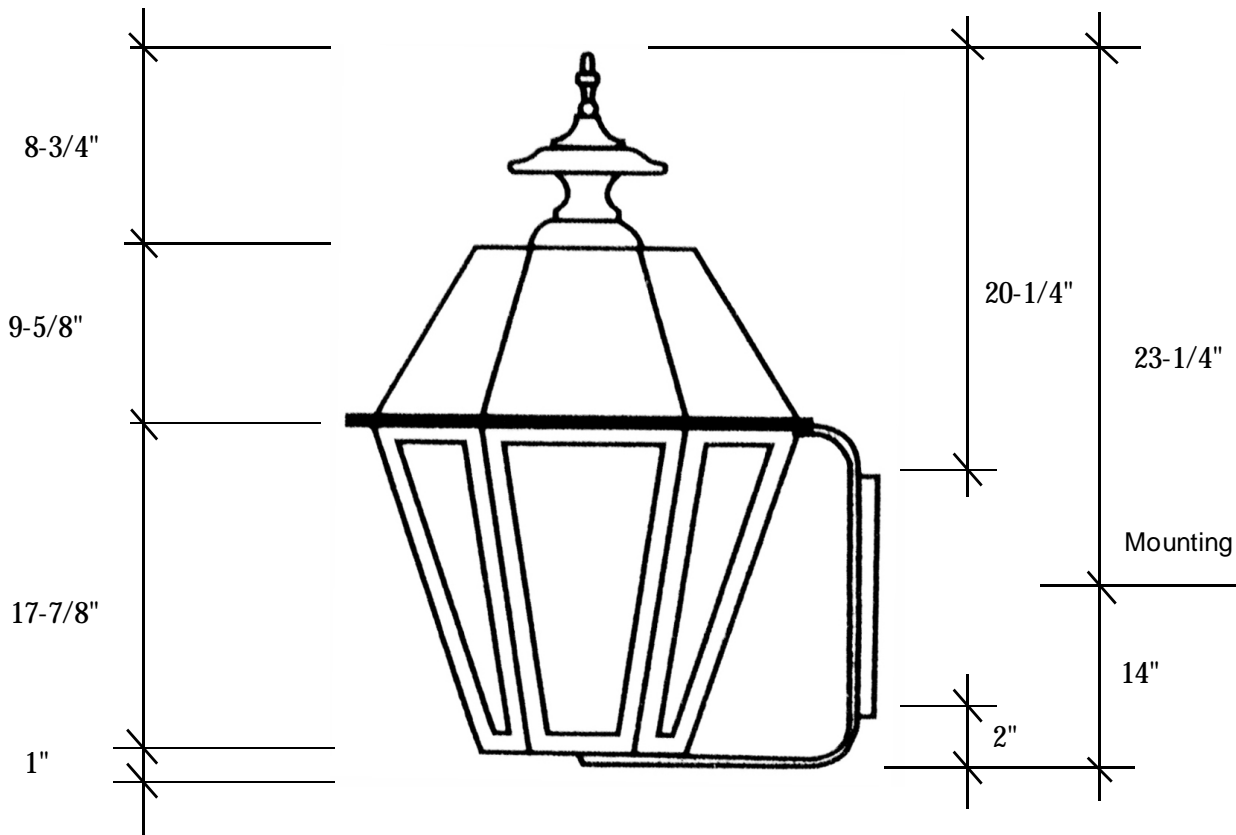

Fourteenth Colony

LIGHTING

797 Roland Street • Memphis, Tennessee 38104 • (901) 272-7007 • FAX: (901) 272-0365

4371

37.25"L x 23.5"W x 22.5"D

This fixture comes standard with clear glass and (1) medium base socket.
A 3-light cluster, seeded glass and side scrolls are also available on this fixture.
The 1-light is U.L. listed for 60W and the 3-light is listed for 60W each socket.

Backplate 15"L x 6.5"W

The dimensions stated above are approximate.