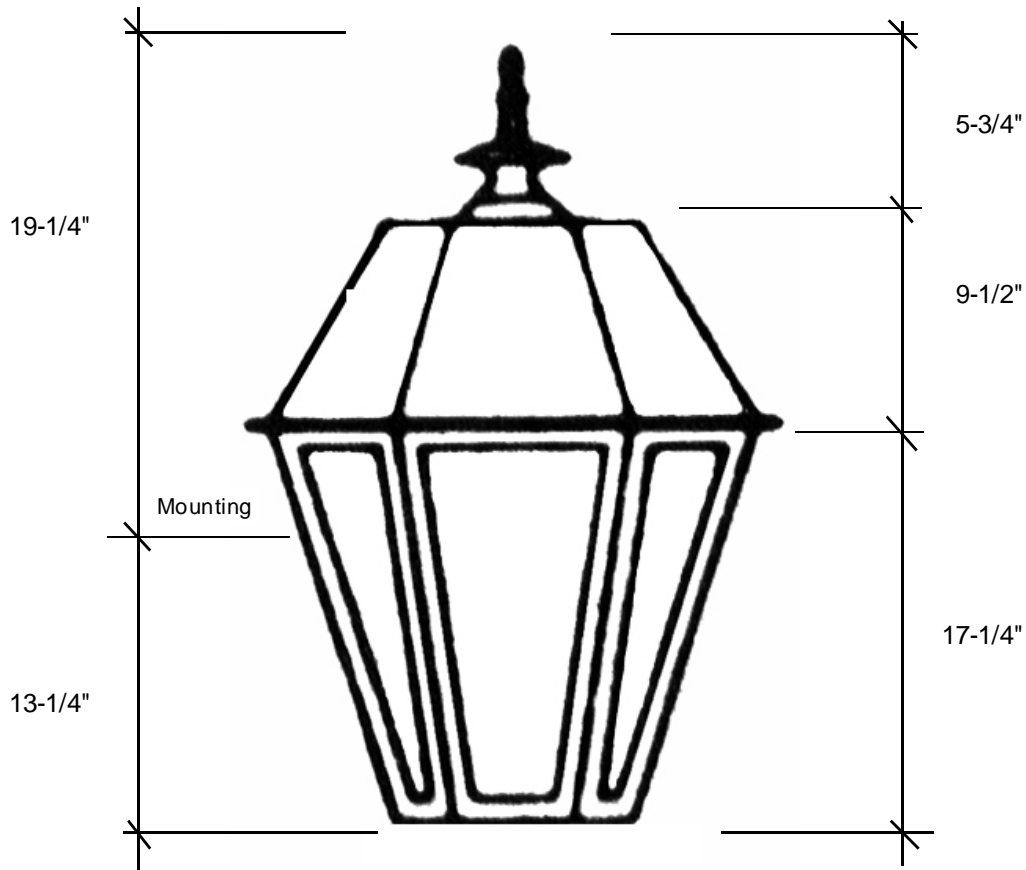

Fourteenth Colony

LIGHTING

797 Roland Street • Memphis, Tennessee 38104 • (901) 272-7007 • FAX: (901) 272-0365

4371-H

32.5"H x 23.5"W x 10.75"D

This fixture comes standard with clear glass, but seeded is available, and has (3) candelabra sockets that are listed for 40W each.

Canopy Backplate 26.75" H x 23.5" W

Please note the dimensions stated above are approximate.