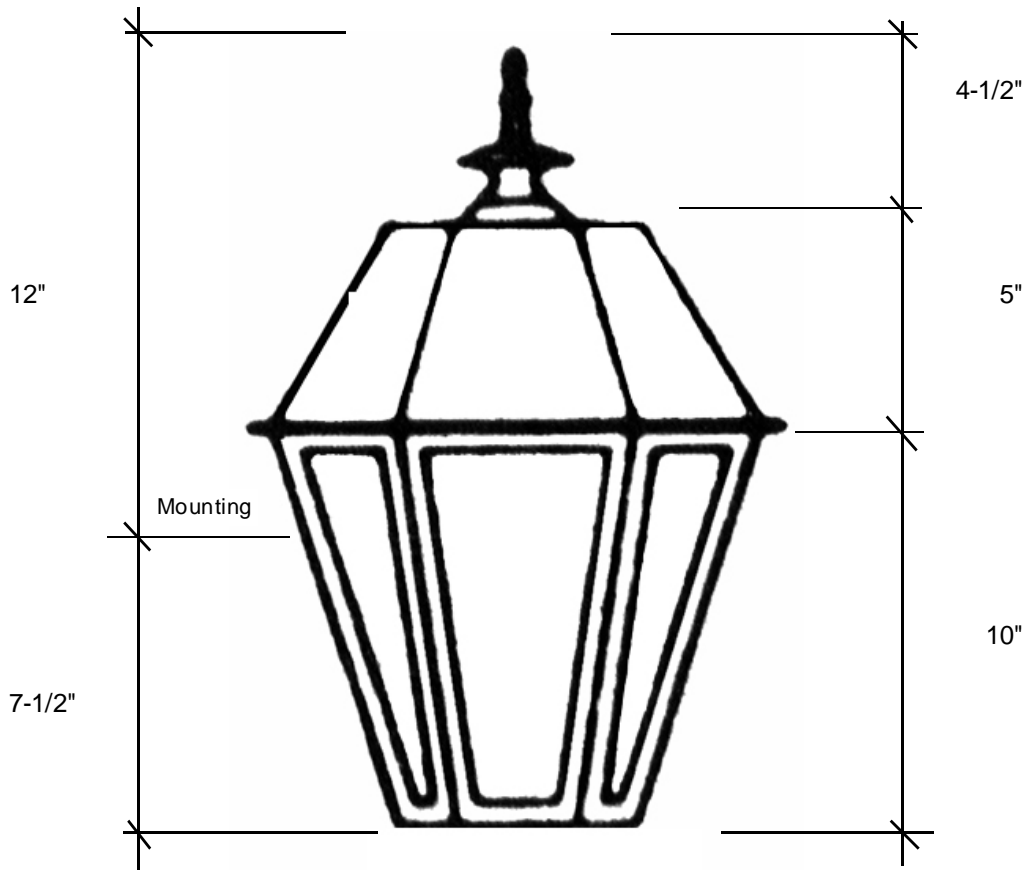

Fourteenth Colony

LIGHTING

797 Roland Street • Memphis, Tennessee 38104 • (901) 272-7007 • FAX: (901) 272-0365

4331-H

19.5"H x 13"W x 6.25"D

This fixture comes standard with clear glass, but seeded is available, and has (2) candelabra sockets that are listed for 60W each.

Canopy Backplate 15" H x 11" W

Please note the dimensions stated above are approximate.