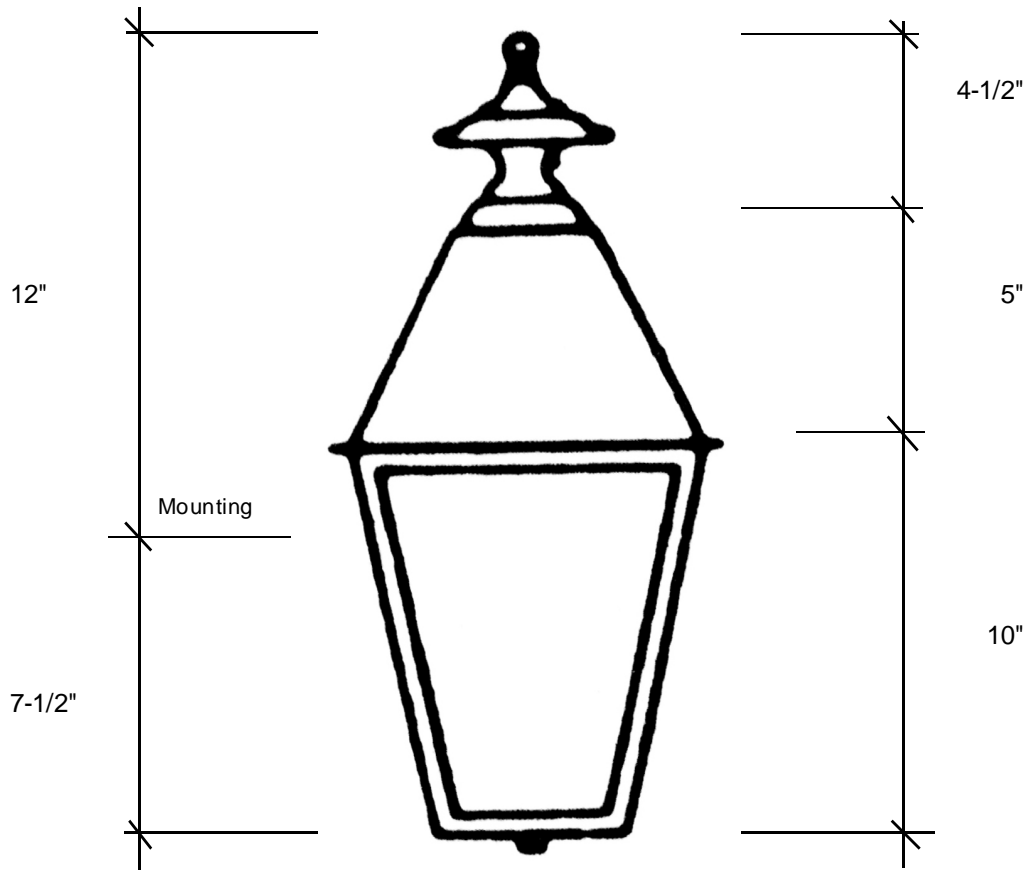

Fourteenth Colony

LIGHTING

797 Roland Street • Memphis, Tennessee 38104 • (901) 272-7007 • FAX: (901) 272-0365

4321-H

19.5"H x 11"W x 6.25"D

This fixture comes standard with clear glass, but seeded is available, and has (2) candelabra sockets that are listed for 60W each.

Canopy Backplate 15" H x 9" W

Please note the dimensions stated above are approximate.