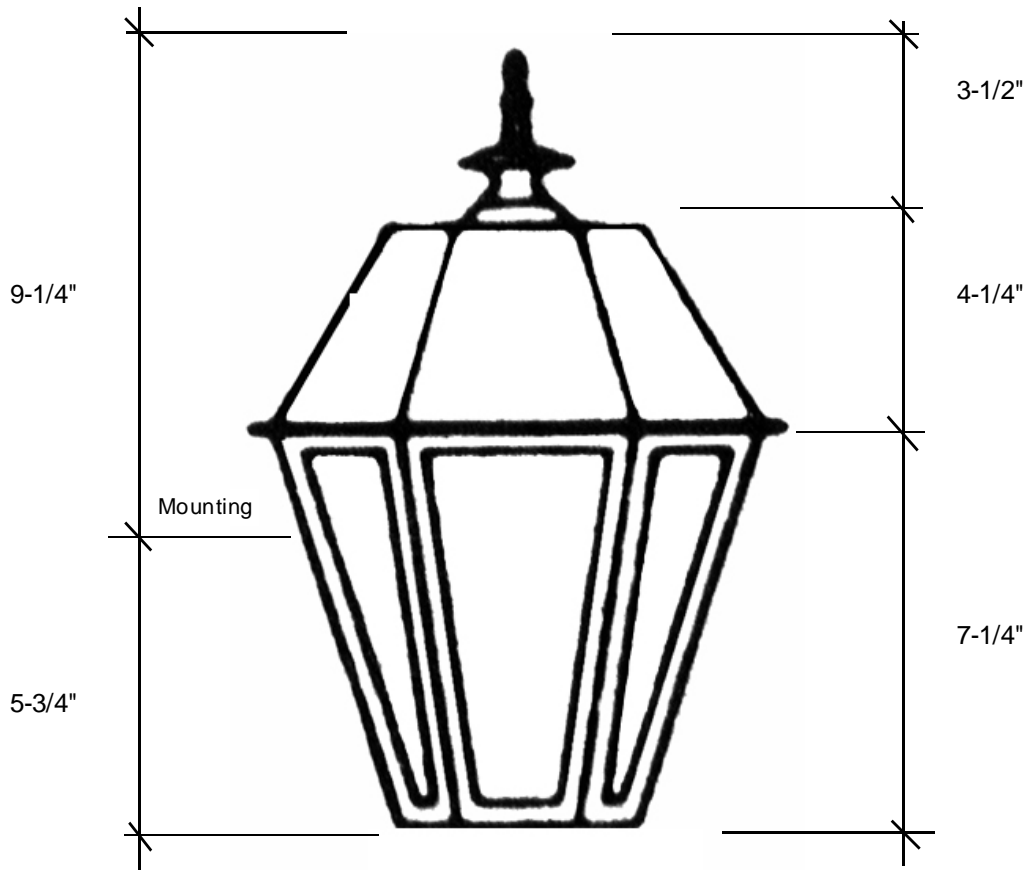

Fourteenth Colony

LIGHTING

797 Roland Street • Memphis, Tennessee 38104 • (901) 272-7007 • FAX: (901) 272-0365

4311-H

15"H x 10"W x 4.75"D

This fixture comes standard with clear glass, but seeded is available, and has (2) candelabra sockets that are listed for 60W each.

Canopy Backplate 11.5" H x 8.5" W

Please note the dimensions stated above are approximate.