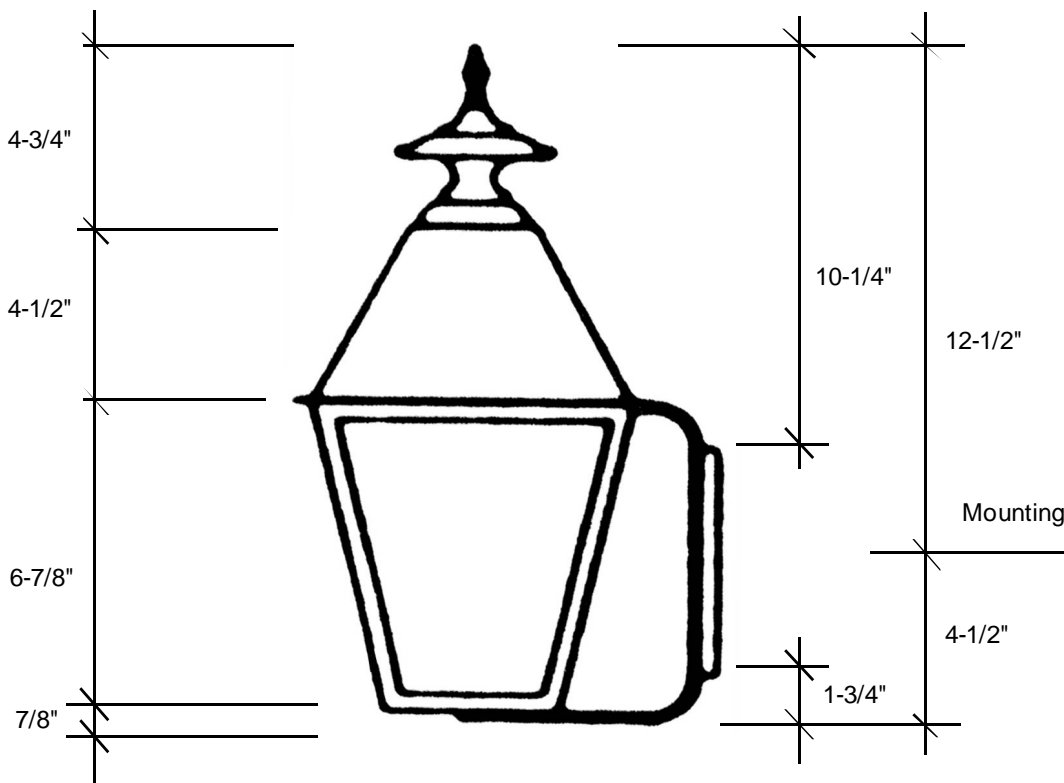

## 4301

17"L x 9"W x 10.5"D

This fixture comes standard with clear glass and (1) medium base socket.  
A 4-light cluster, seeded glass and side scrolls are also available on this fixture.  
The 1-light is U.L. listed for 60W and the 4-light is listed for 40W each socket.

**Backplate 5"L x 5"W**

The dimensions stated above are approximate.