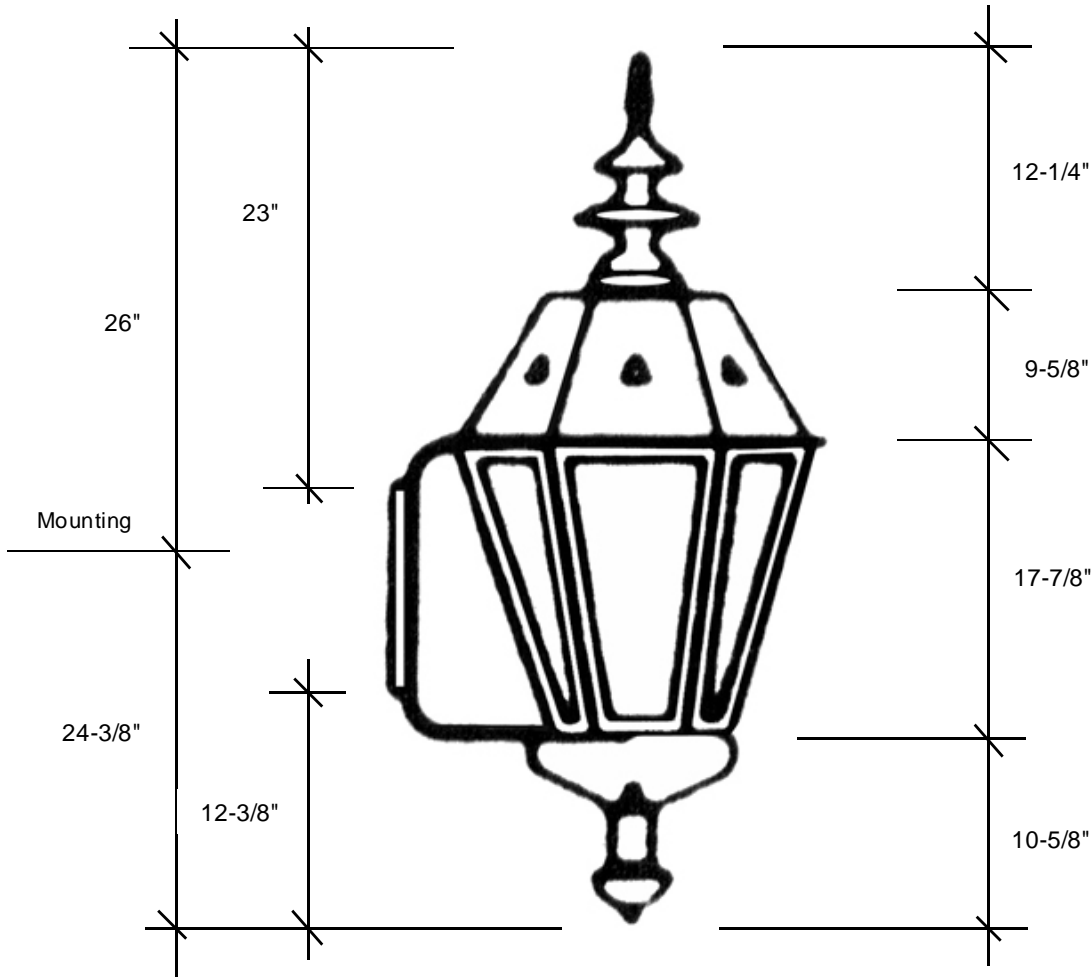

Fourteenth Colony

LIGHTING

797 Roland Street • Memphis, Tennessee 38104 • (901) 272-7007 • FAX: (901) 272-0365

4271

50.5"L x 23.5"W x 25.5"D

This fixture comes standard with clear glass, but seeded is available, and has (1) edison socket that is U.L. listed for 60W with an option of a 3-light cluster that is U.L. listed for 60W each socket.

Backplate 15"L x 6.25"W

Please note the dimensions stated above are approximate