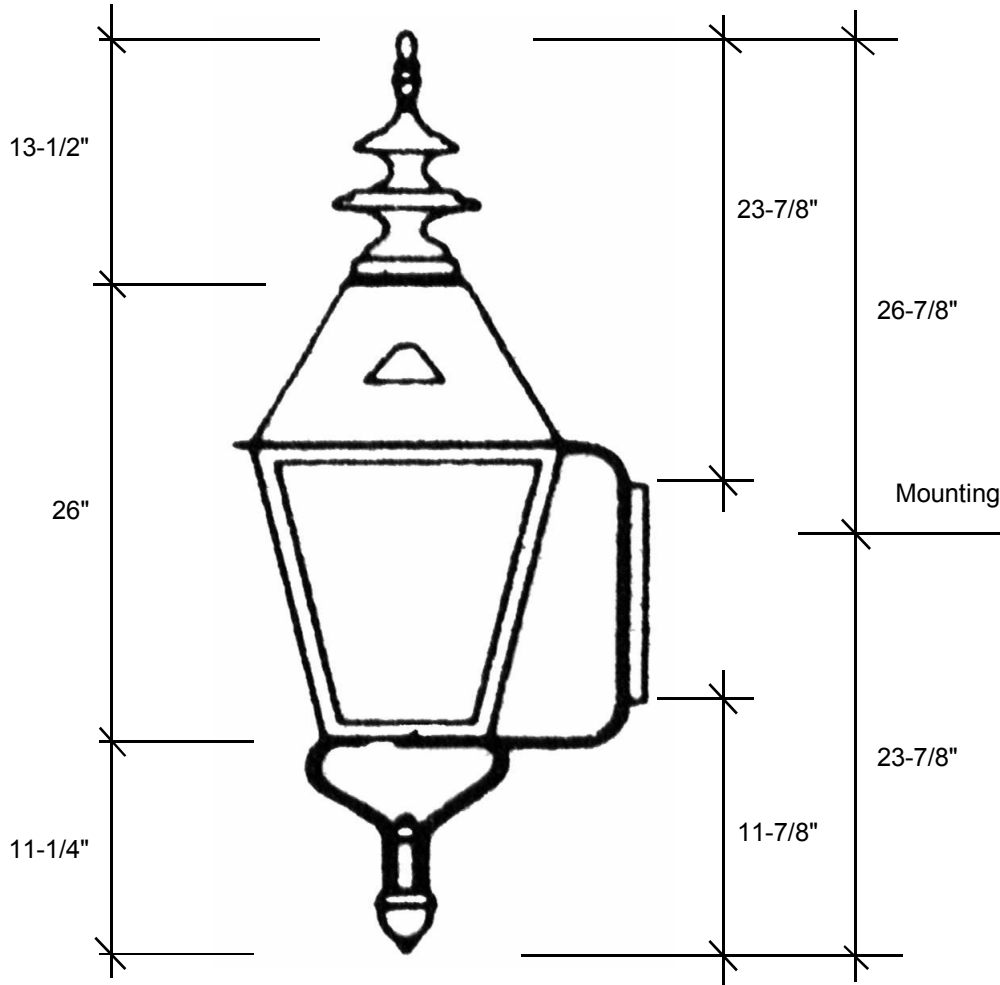

Fourteenth Colony

LIGHTING

797 Roland Street • Memphis, Tennessee 38104 • (901) 272-7007 • FAX: (901) 272-0365

4261

50.75"L x 18.5"W x 20.5"D

This fixture comes standard with clear glass and (1) medium base socket.
A 4-light cluster, seeded glass and side scrolls are also available on this fixture.
The 1-light is U.L. listed for 60W and the 4-light is listed for 40W each socket.

Backplate 15"L x 6.25"W

The dimensions stated above are approximate.