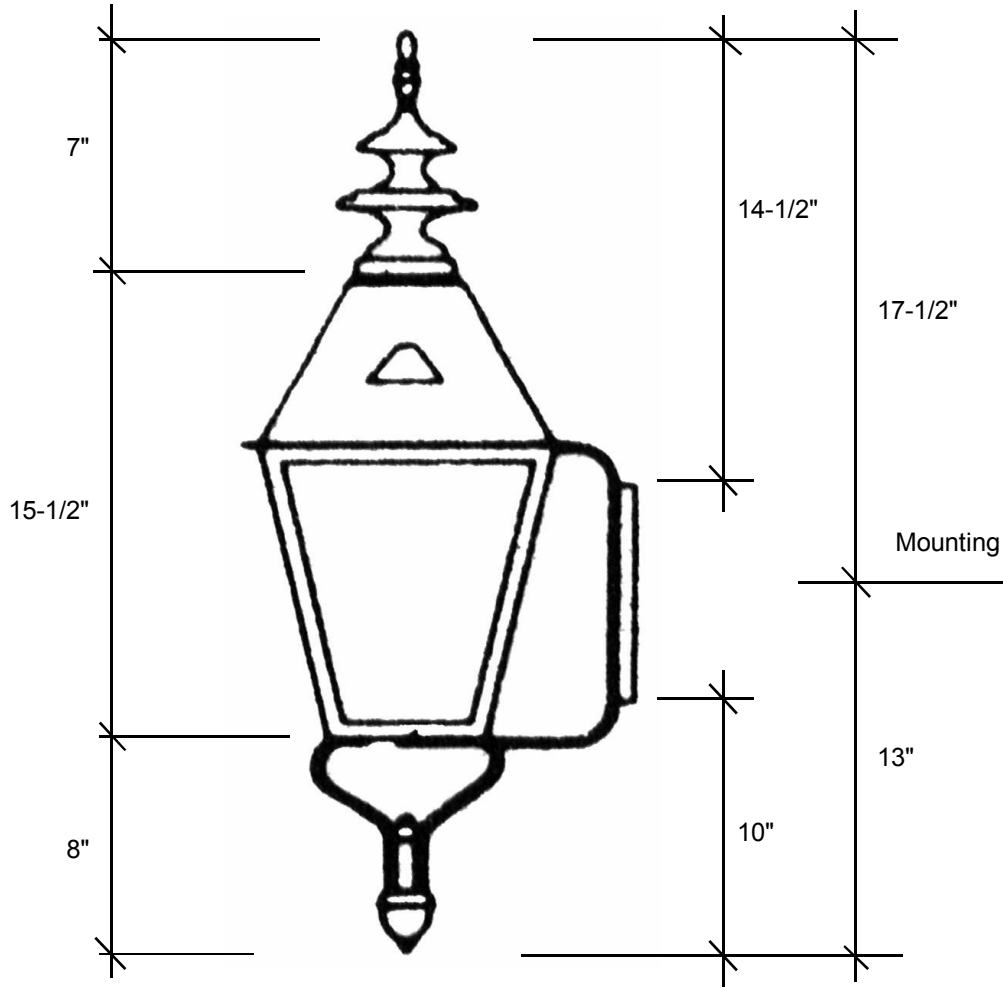

Fourteenth Colony

LIGHTING

797 Roland Street • Memphis, Tennessee 38104 • (901) 272-7007 • FAX: (901) 272-0365

4221

30.5"L x 11"W x 14.5"D

This fixture comes standard with clear glass and (1) medium base socket.
A 4-light cluster, seeded glass and side scrolls are also available on this fixture.
The 1-light is U.L. listed for 60W and the 4-light is listed for 40W each socket.

Backplate 6"L x 5"W

The dimensions stated above are approximate.