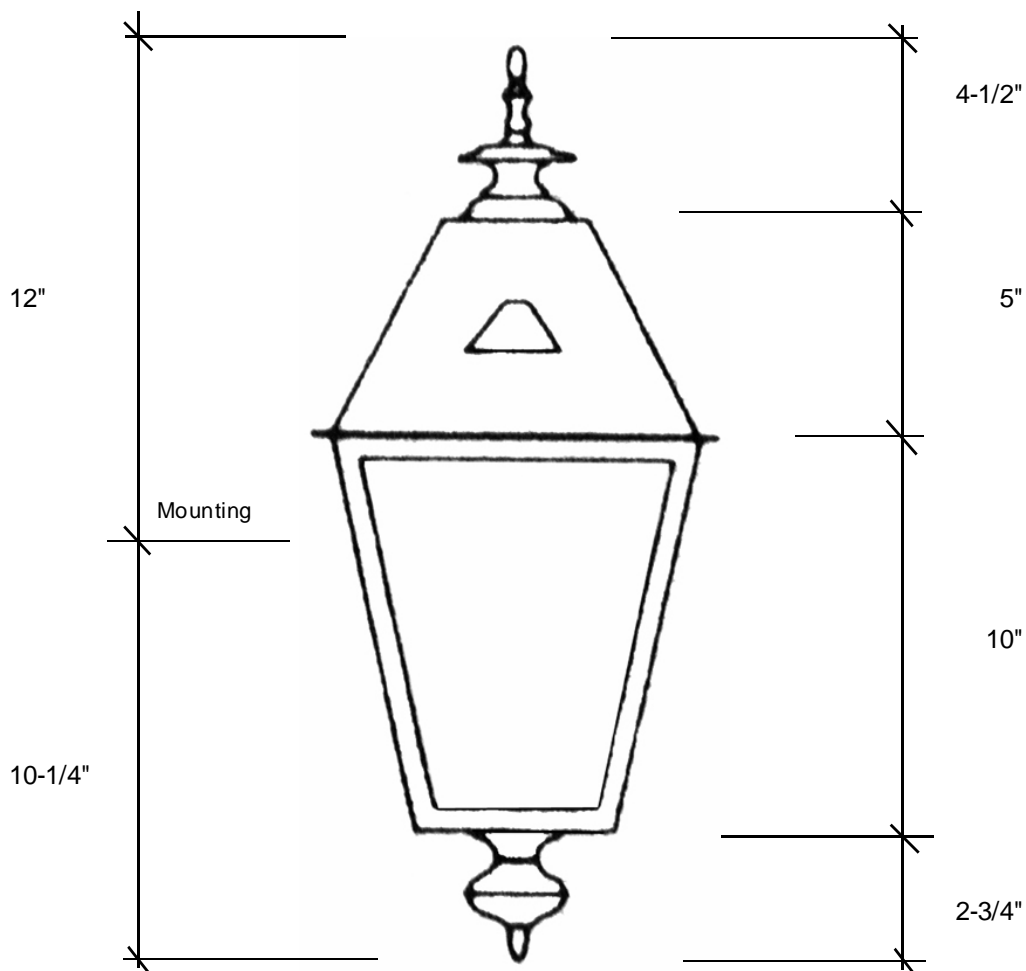

Fourteenth Colony

LIGHTING

797 Roland Street • Memphis, Tennessee 38104 • (901) 272-7007 • FAX: (901) 272-0365

4221-H

22.25"H x 11"W x 6.25"D

This fixture comes standard with clear glass, but seeded is available, and has (2) candelabra sockets that are listed for 60W each.

Canopy Backplate 15" H x 9" W

Please note the dimensions stated above are approximate.